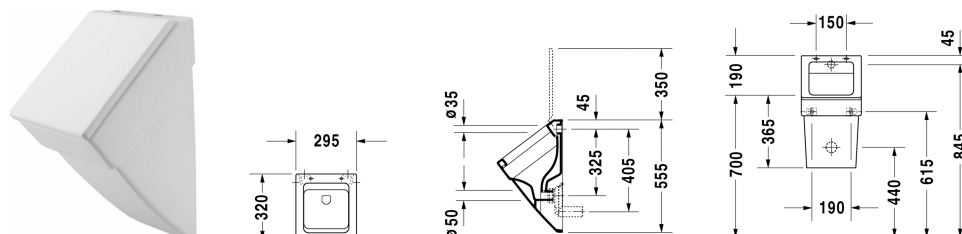

**Vero Urinal # 2801320000 / 2801320007**

| &lt; 295 mm &gt; |

Urinal	Dimension	Weight	Order number
concealed inlet, syphonic action, horizontal outlet, fixings included, model for cover			
<b>Colors</b>			
00 White Alpin			
<b>Variant</b>			
model without fly	295 x 320 mm	14.800 kilogram	2801320000
model with fly	295 x 320 mm	14.800 kilogram	2801320007
Sanitary ceramics with the special WonderGliss surface finish will remain clean and attractive-looking for a long time to come. When ordering WonderGliss please add a "1" as eleventh digit to the model number.			
<b>Accessory</b>			
Water inlet mechanism for urinals with back supply	1/2" mm	0.100 kilogram	695800
Siphon 1 - 4 L, horizontal outlet (concealed)	ø 50 mm	0.200 kilogram	005112
<b>Suitable products</b>			
Urinal Cover hinges stainless steel, without soft closure,			006151
Urinal Cover hinges chrome, with soft closure,			002219

*All drawings contain the necessary measurements which are subject to standard tolerances. They are stated in mm and are non-binding. Exact measurements, in particular for customised installation scenarios, can only be taken from the finished ceramic piece.*