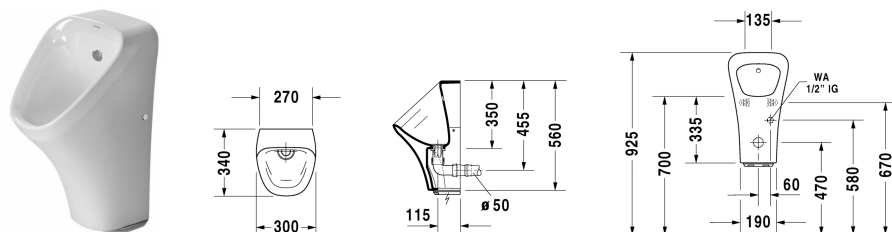

## DuraStyle Urinal # 280631..00 / 280631..07

| < 300 mm > |

Urinal	Dimension	Weight	Order number
Electronic urinal for battery supply, rimless, concealed inlet, horizontal outlet $\varnothing$ 50 mm, complete control unit, jet nozzle, inlet-set, siphon-trap and fixings included			
<b>Colors</b>			
00 White Alpin 20 HygieneGlaze (an antibacterial ceramic glaze that provides almost indefinite effectiveness)			
<b>Variant</b>			
model without fly	300 x 340 mm	16.100 kilogram	280631..00
model with fly	300 x 340 mm	16.100 kilogram	280631..07
<b>Infobox</b>			
When using GEBERIT pre-wall carriers model range Duofix # 111.686 / Kombifix # 457.686 / GIS # 461.686, do not use an Geberit inlet traverse			
Sanitary ceramics with the special WonderGliss surface finish will remain clean and attractive-looking for a long time to come. When ordering WonderGliss please add a "1" as eleventh digit to the model number.			
<b>Accessory</b>			
Inspection key Spare part		0.020 kilogram	100344
Air trap Spare part		0.020 kilogram	100342

*All drawings contain the necessary measurements which are subject to standard tolerances. They are stated in mm and are non-binding. Exact measurements, in particular for customised installation scenarios, can only be taken from the finished ceramic piece.*