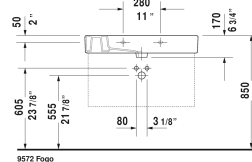

Vero Furniture washbasin # 0329850000 / 0329850060

< 33 1/2" Inch >

Furniture washbasin	Dimension	Weight	Order number
with tap platform, wall-mounted, hardware included, cUPC listed, 33 1/2" Inch			
Colors			
00 White			
Variant			
● with overflow	33 1/2" x 19 1/4" Inch	56 lb	0329850000
⊗ with overflow	33 1/2" x 19 1/4" Inch	56 lb	0329850060
Infobox			
Washbasin is not ADA compliant in combination with pedestal, siphon cover or metal console			
Sanitary ceramics with the special WonderGliss surface finish will remain clean and attractive-looking for a long time to come. When ordering WonderGliss please add a "1" as eleventh digit to the model number.			
Design Siphon		3.3 lb	005036
Space-saving siphon	1 1/4" Inch	0.9 lb	005076

All drawings contain the necessary measurements which are subject to standard tolerances. They are stated in inch & mm and are non-binding. Exact measurements, in particular for customized installation scenarios, can only be taken from the finished ceramic piece.