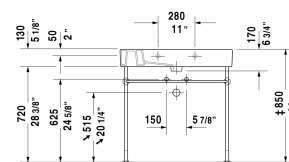

Vero Furniture washbasin # 0329850000 / 0329850060

< 33 1/2" Inch >

Furniture washbasin	Dimension	Weight	Order number
with tap platform, wall-mounted, hardware included, cUPC listed, 33 1/2" Inch			
Colors			
00 White			
Variant			
● with overflow	33 1/2" x 19 1/4" Inch	56 lb	0329850000
⊗ with overflow	33 1/2" x 19 1/4" Inch	56 lb	0329850060
Infobox			
Washbasin is not ADA compliant in combination with pedestal, siphon cover or metal console			
Sanitary ceramics with the special WonderGliss surface finish will remain clean and attractive-looking for a long time to come. When ordering WonderGliss please add a "1" as eleventh digit to the model number.			
Design Siphon		3.3 lb	005036
Space-saving siphon	1 1/4" Inch	0.9 lb	005076