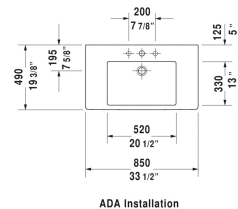

Vero Furniture washbasin # 0329850000 / 0329850060

< 33 1/2" Inch >

Furniture washbasin	Dimension	Weight	Order number
with tap platform, wall-mounted, hardware included, cUPC listed, 33 1/2" Inch			
Colors			
00 White			
Variant			
● with overflow	33 1/2" x 19 1/4" Inch	56 lb	0329850000
⊗ with overflow	33 1/2" x 19 1/4" Inch	56 lb	0329850060
Infobox			
Washbasin is not ADA compliant in combination with pedestal, siphon cover or metal console			
Sanitary ceramics with the special WonderGliss surface finish will remain clean and attractive-looking for a long time to come. When ordering WonderGliss please add a "1" as eleventh digit to the model number.			
Design Siphon		3.3 lb	005036
Space-saving siphon	1 1/4" Inch	0.9 lb	005076