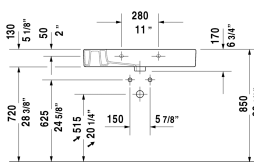

Vero Furniture washbasin # 0329850000 / 0329850060

< 33 1/2" Inch >

Furniture washbasin	Dimension	Weight	Order number
with tap platform, wall-mounted, hardware included, cUPC listed, 33 1/2" Inch			
Colors			
00 White			
Variant			
● with overflow	33 1/2" x 19 1/4" Inch	56 lb	0329850000
⊗ with overflow	33 1/2" x 19 1/4" Inch	56 lb	0329850060
Infobox			
Washbasin is not ADA compliant in combination with pedestal, siphon cover or metal console			
Sanitary ceramics with the special WonderGliss surface finish will remain clean and attractive-looking for a long time to come. When ordering WonderGliss please add a "1" as eleventh digit to the model number.			
Design Siphon		3.3 lb	005036
Space-saving siphon	1 1/4" Inch	0.9 lb	005076

All drawings contain the necessary measurements which are subject to standard tolerances. They are stated in inch & mm and are non-binding. Exact measurements, in particular for customized installation scenarios, can only be taken from the finished ceramic piece.