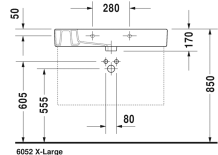

Vero Furniture washbasin # 0329850000 / 0329850060

< 33 1/2" Inch >

Furniture washbasin	Dimension	Weight	Order number
with tap platform, wall-mounted, hardware included, cUPC listed, 33 1/2" Inch			
Colors			
00 White			
Variant			
● with overflow	33 1/2" x 19 1/4" Inch	56 lb	0329850000
⊗ with overflow	33 1/2" x 19 1/4" Inch	56 lb	0329850060
Infobox			
Washbasin is not ADA compliant in combination with pedestal, siphon cover or metal console			
Sanitary ceramics with the special WonderGliss surface finish will remain clean and attractive-looking for a long time to come. When ordering WonderGliss please add a "1" as eleventh digit to the model number.			
Design Siphon		3.3 lb	005036
Space-saving siphon	1 1/4" Inch	0.9 lb	005076

All drawings contain the necessary measurements which are subject to standard tolerances. They are stated in inch & mm and are non-binding. Exact measurements, in particular for customized installation scenarios, can only be taken from the finished ceramic piece.