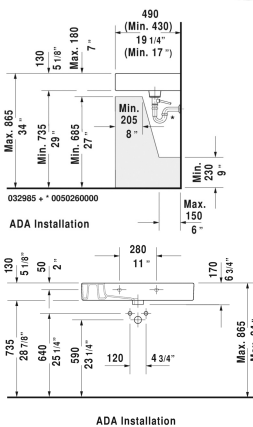

Vero Furniture washbasin # 0329850000 / 0329850060

< 33 1/2" Inch >

Furniture washbasin	Dimension	Weight	Order number
with tap platform, wall-mounted, hardware included, cUPC listed, 33 1/2" Inch			
Colors			
00 White			
Variant			
● with overflow	33 1/2" x 19 1/4" Inch	56 lb	0329850000
⊗ with overflow	33 1/2" x 19 1/4" Inch	56 lb	0329850060
Infobox			
Washbasin is not ADA compliant in combination with pedestal, siphon cover or metal console			
Sanitary ceramics with the special WonderGliss surface finish will remain clean and attractive-looking for a long time to come. When ordering WonderGliss please add a "1" as eleventh digit to the model number.			
Design Siphon		3.3 lb	005036
Space-saving siphon	1 1/4" Inch	0.9 lb	005076