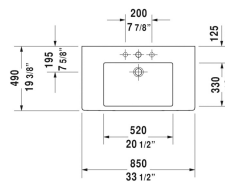

Vero Furniture washbasin # 0329850000 / 0329850060

< 33 1/2" Inch >

Furniture washbasin	Dimension	Weight	Order number
with tap platform, wall-mounted, hardware included, cUPC listed, 33 1/2" Inch			
Colors			
00 White			
Variant			
● with overflow	33 1/2" x 19 1/4" Inch	56 lb	0329850000
⊗ with overflow	33 1/2" x 19 1/4" Inch	56 lb	0329850060
Infobox			
Washbasin is not ADA compliant in combination with pedestal, siphon cover or metal console			
Sanitary ceramics with the special WonderGliss surface finish will remain clean and attractive-looking for a long time to come. When ordering WonderGliss please add a "1" as eleventh digit to the model number.			
Design Siphon		3.3 lb	005036
Space-saving siphon	1 1/4" Inch	0.9 lb	005076

All drawings contain the necessary measurements which are subject to standard tolerances. They are stated in inch & mm and are non-binding. Exact measurements, in particular for customized installation scenarios, can only be taken from the finished ceramic piece.