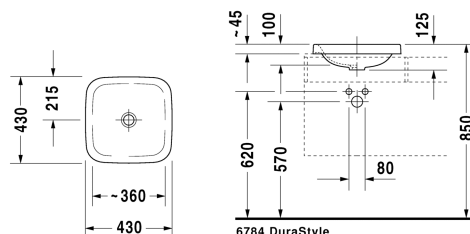

**DuraStyle Vanity basin # 0372430000**

| &lt; 430 mm &gt; |

Vanity basin	Dimension	Weight	Order number
countertop basin, without overflow, without tap platform, 430 mm			
<b>Colors</b>			
00 White Alpin			
<b>Variant</b>			
☒	430 x 430 mm	7.500 kilogram	0372430000
Sanitary ceramics with the special WonderGliss surface finish will remain clean and attractive-looking for a long time to come. When ordering WonderGliss please add a "1" as eleventh digit to the model number.			
<b>Accessory</b>			
Slotted waste for washbasins without overflow	50 mm	0.300 kilogram	005024
<b>Suitable products</b>			
Console including drawers 2 drawers beneath console, 2 console supports, 1 cut-out central, 800 x 550 mm	800 x 550 mm		F08521
Console including drawers 1 drawer beneath console, 2 console supports, 1 cut-out central, 1 siphon cover, 600 x 550 mm	600 x 550 mm		F08520
Console including drawers 3 drawers beneath consoles, 3 console supports, 1 cut-out left side, 1500 x 550 mm	1500 x 550 mm		F08528
Console including drawers 3 drawers beneath consoles, 3 console supports, 1 cut-out right side, 1500 x 550 mm	1500 x 550 mm		F08529
Console including drawers 3 drawers beneath consoles, 3 console supports, 2 cut-outs, 1500 x 550 mm	1500 x 550 mm		F08530
Console including drawers 3 drawers beneath consoles, 3 console supports, 1 siphon cover, 1 cut-out central, 1800 x 550 mm	1800 x 550 mm		F08531
Console including drawers 3 drawers beneath consoles, 3 console supports, 1 cut-out left side, 1800 x 550 mm	1800 x 550 mm		F08532
Console including drawers 3 drawers beneath consoles, 3 console supports, 1 cut-out right side, 1800 x 550 mm	1800 x 550 mm		F08533