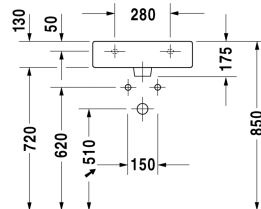

Vero Washbasin, furniture washbasin # 045450..00 /  
045450..30 / 045450..41 / 045450..44 / 045450..60 /  
045450..70

| < 500 mm > |

9553 Fogo

6043 X-Large

Washbasin, furniture washbasin	Dimension	Weight	Order number
with tap platform, underneath glazed, 500 mm			
<b>Colors</b>			
00 White Alpin 08 Black			
<b>Variant</b>			
● with overflow	500 x 470 mm	15.200 kilogram	045450..00
●●● with overflow	500 x 470 mm	15.200 kilogram	045450..30
● without overflow	500 x 470 mm	15.200 kilogram	045450..41
●●● without overflow	500 x 470 mm	15.200 kilogram	045450..44
☒ with overflow	500 x 470 mm	15.200 kilogram	045450..60
☒ without overflow	500 x 470 mm	15.200 kilogram	045450..70
Sanitary ceramics with the special WonderGliss surface finish will remain clean and attractive-looking for a long time to come. When ordering WonderGliss please add a "1" as eleventh digit to the model number.			
<b>Accessory for ceramics</b>			
Slotted waste for washbasins without overflow	75 mm	0.400 kilogram	005038
Push-open waste for washbasins with overflow		0.400 kilogram	005052
<b>Accessory</b>			
Towel rail square tube 14 mm, chrome, for washbasin # 045450, 235050	449 mm	0.500 kilogram	003029
Design Siphon		1.500 kilogram	005036

*All drawings contain the necessary measurements which are subject to standard tolerances. They are stated in mm and are non-binding. Exact measurements, in particular for customised installation scenarios, can only be taken from the finished ceramic piece.*