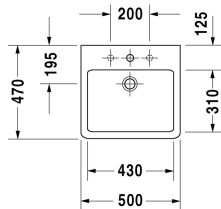

Vero Washbasin, furniture washbasin # 045450..00 /  
045450..30 / 045450..41 / 045450..44 / 045450..60 /  
045450..70

| < 500 mm > |

9553 Fogo

6043 X-Large

Washbasin, furniture washbasin	Dimension	Weight	Order number
with tap platform, underneath glazed, 500 mm			
<b>Colors</b>			
00 White Alpin 08 Black			
<b>Variant</b>			
● with overflow	500 x 470 mm	15.200 kilogram	045450..00
●●● with overflow	500 x 470 mm	15.200 kilogram	045450..30
● without overflow	500 x 470 mm	15.200 kilogram	045450..41
●●● without overflow	500 x 470 mm	15.200 kilogram	045450..44
☒ with overflow	500 x 470 mm	15.200 kilogram	045450..60
☒ without overflow	500 x 470 mm	15.200 kilogram	045450..70
Sanitary ceramics with the special WonderGliss surface finish will remain clean and attractive-looking for a long time to come. When ordering WonderGliss please add a "1" as eleventh digit to the model number.			
<b>Accessory for ceramics</b>			
Slotted waste for washbasins without overflow	75 mm	0.400 kilogram	005038
Push-open waste for washbasins with overflow		0.400 kilogram	005052
<b>Accessory</b>			
Towel rail square tube 14 mm, chrome, for washbasin # 045450, 235050	449 mm	0.500 kilogram	003029
Design Siphon		1.500 kilogram	005036