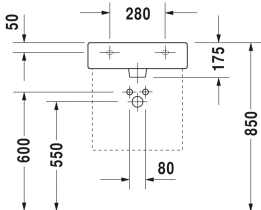

Vero Washbasin, furniture washbasin # 045450..00 /  
045450..30 / 045450..41 / 045450..44 / 045450..60 /  
045450..70

| < 500 mm > |

9553 Fogo

6043 X-Large

Washbasin, furniture washbasin	Dimension	Weight	Order number
with tap platform, underneath glazed, 500 mm			
<b>Colors</b>			
00 White Alpin 08 Black			
<b>Variant</b>			
● with overflow	500 x 470 mm	15.200 kilogram	045450..00
●●● with overflow	500 x 470 mm	15.200 kilogram	045450..30
● without overflow	500 x 470 mm	15.200 kilogram	045450..41
●●● without overflow	500 x 470 mm	15.200 kilogram	045450..44
☒ with overflow	500 x 470 mm	15.200 kilogram	045450..60
☒ without overflow	500 x 470 mm	15.200 kilogram	045450..70
Sanitary ceramics with the special WonderGliss surface finish will remain clean and attractive-looking for a long time to come. When ordering WonderGliss please add a "1" as eleventh digit to the model number.			
<b>Accessory for ceramics</b>			
Slotted waste for washbasins without overflow	75 mm	0.400 kilogram	005038
Push-open waste for washbasins with overflow		0.400 kilogram	005052
<b>Accessory</b>			
Towel rail square tube 14 mm, chrome, for washbasin # 045450, 235050	449 mm	0.500 kilogram	003029
Design Siphon		1.500 kilogram	005036

*All drawings contain the necessary measurements which are subject to standard tolerances. They are stated in mm and are non-binding. Exact measurements, in particular for customised installation scenarios, can only be taken from the finished ceramic piece.*