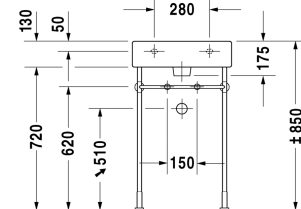

Vero Washbasin, furniture washbasin # 045450..00 /  
045450..30 / 045450..41 / 045450..44 / 045450..60 /  
045450..70

| < 500 mm > |

9553 Fogo

6043 X-Large

Washbasin, furniture washbasin	Dimension	Weight	Order number
with tap platform, underneath glazed, 500 mm			
<b>Colors</b>			
00 White Alpin 08 Black			
<b>Variant</b>			
● with overflow	500 x 470 mm	15.200 kilogram	045450..00
●●● with overflow	500 x 470 mm	15.200 kilogram	045450..30
● without overflow	500 x 470 mm	15.200 kilogram	045450..41
●●● without overflow	500 x 470 mm	15.200 kilogram	045450..44
☒ with overflow	500 x 470 mm	15.200 kilogram	045450..60
☒ without overflow	500 x 470 mm	15.200 kilogram	045450..70
Sanitary ceramics with the special WonderGliss surface finish will remain clean and attractive-looking for a long time to come. When ordering WonderGliss please add a "1" as eleventh digit to the model number.			
<b>Accessory for ceramics</b>			
Slotted waste for washbasins without overflow	75 mm	0.400 kilogram	005038
Push-open waste for washbasins with overflow		0.400 kilogram	005052
<b>Accessory</b>			
Towel rail square tube 14 mm, chrome, for washbasin # 045450, 235050	449 mm	0.500 kilogram	003029
Design Siphon		1.500 kilogram	005036

*All drawings contain the necessary measurements which are subject to standard tolerances. They are stated in mm and are non-binding. Exact measurements, in particular for customised installation scenarios, can only be taken from the finished ceramic piece.*