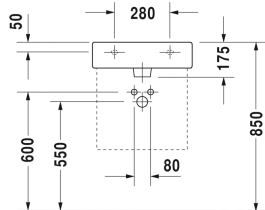

Vero Washbasin, furniture washbasin # 045450..00 /  
045450..30 / 045450..41 / 045450..44 / 045450..60 /  
045450..70

| < 500 mm > |

9553 Fogo

6043 X-Large

Washbasin, furniture washbasin	Dimension	Weight	Order number
with tap platform, underneath glazed, 500 mm			
<b>Colors</b>			
00 White Alpin 08 Black			
<b>Variant</b>			
● with overflow	500 x 470 mm	15.200 kilogram	045450..00
●●● with overflow	500 x 470 mm	15.200 kilogram	045450..30
● without overflow	500 x 470 mm	15.200 kilogram	045450..41
●●● without overflow	500 x 470 mm	15.200 kilogram	045450..44
☒ with overflow	500 x 470 mm	15.200 kilogram	045450..60
☒ without overflow	500 x 470 mm	15.200 kilogram	045450..70
Sanitary ceramics with the special WonderGliss surface finish will remain clean and attractive-looking for a long time to come. When ordering WonderGliss please add a "1" as eleventh digit to the model number.			
<b>Accessory for ceramics</b>			
Slotted waste for washbasins without overflow	75 mm	0.400 kilogram	005038
Push-open waste for washbasins with overflow		0.400 kilogram	005052
<b>Accessory</b>			
Towel rail square tube 14 mm, chrome, for washbasin # 045450, 235050	449 mm	0.500 kilogram	003029
Design Siphon		1.500 kilogram	005036

*All drawings contain the necessary measurements which are subject to standard tolerances. They are stated in mm and are non-binding. Exact measurements, in particular for customised installation scenarios, can only be taken from the finished ceramic piece.*