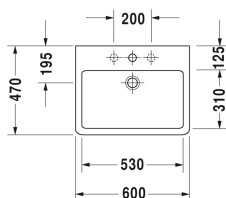

Vero Washbasin ground # 045460..25 / 045460..27 /
045460..28 / 045460..71 / 045460..73 / 045460..79

| < 600 mm > |

8532 Fogo

Washbasin ground	Dimension	Weight	Order number
with tap platform, fixings included, 600 mm			
Colors			
00 White Alpin 08 Black			
Variant			
●●● with overflow	600 x 470 mm	17.900 kilogram	045460..25
● with overflow	600 x 470 mm	17.900 kilogram	045460..27
☒ with overflow	600 x 470 mm	17.900 kilogram	045460..28
● without overflow	600 x 470 mm	17.900 kilogram	045460..71
●●● without overflow	600 x 470 mm	17.900 kilogram	045460..73
☒ without overflow	600 x 470 mm	17.900 kilogram	045460..79
Sanitary ceramics with the special WonderGliss surface finish will remain clean and attractive-looking for a long time to come. When ordering WonderGliss please add a "1" as eleventh digit to the model number.			
Accessory for ceramics			
Push-open waste for washbasins with overflow		0.400 kilogram	005052
Slotted waste for washbasins without overflow	75 mm	0.400 kilogram	005038
Accessory			
Design Siphon		1.500 kilogram	005036
Suitable products			