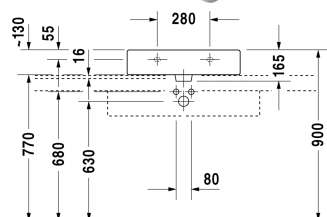

Vero Washbasin ground # 045460..25 / 045460..27 /
045460..28 / 045460..71 / 045460..73 / 045460..79

| < 600 mm > |

8532 Fogo

Washbasin ground	Dimension	Weight	Order number
with tap platform, fixings included, 600 mm			
Colors			
00 White Alpin 08 Black			
Variant			
●●● with overflow	600 x 470 mm	17.900 kilogram	045460..25
● with overflow	600 x 470 mm	17.900 kilogram	045460..27
☒ with overflow	600 x 470 mm	17.900 kilogram	045460..28
● without overflow	600 x 470 mm	17.900 kilogram	045460..71
●●● without overflow	600 x 470 mm	17.900 kilogram	045460..73
☒ without overflow	600 x 470 mm	17.900 kilogram	045460..79
Sanitary ceramics with the special WonderGliss surface finish will remain clean and attractive-looking for a long time to come. When ordering WonderGliss please add a "1" as eleventh digit to the model number.			
Accessory for ceramics			
Push-open waste for washbasins with overflow		0.400 kilogram	005052
Slotted waste for washbasins without overflow	75 mm	0.400 kilogram	005038
Accessory			
Design Siphon		1.500 kilogram	005036
Suitable products			

All drawings contain the necessary measurements which are subject to standard tolerances. They are stated in mm and are non-binding. Exact measurements, in particular for customised installation scenarios, can only be taken from the finished ceramic piece.