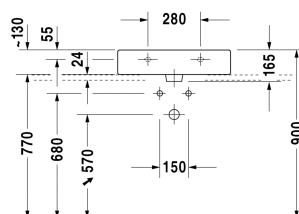

Vero Washbasin ground # 045460..25 / 045460..27 /
045460..28 / 045460..71 / 045460..73 / 045460..79

| < 600 mm > |

8532 Fogo

Washbasin ground	Dimension	Weight	Order number
with tap platform, fixings included, 600 mm			
Colors			
00 White Alpin 08 Black			
Variant			
●●● with overflow	600 x 470 mm	17.900 kilogram	045460..25
● with overflow	600 x 470 mm	17.900 kilogram	045460..27
☒ with overflow	600 x 470 mm	17.900 kilogram	045460..28
● without overflow	600 x 470 mm	17.900 kilogram	045460..71
●●● without overflow	600 x 470 mm	17.900 kilogram	045460..73
☒ without overflow	600 x 470 mm	17.900 kilogram	045460..79
Sanitary ceramics with the special WonderGliss surface finish will remain clean and attractive-looking for a long time to come. When ordering WonderGliss please add a "1" as eleventh digit to the model number.			
Accessory for ceramics			
Push-open waste for washbasins with overflow		0.400 kilogram	005052
Slotted waste for washbasins without overflow	75 mm	0.400 kilogram	005038
Accessory			
Design Siphon		1.500 kilogram	005036
Suitable products			