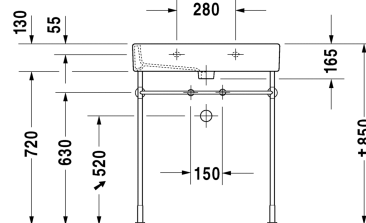

Vero Washbasin, furniture washbasin # 045470..00 /
045470..30 / 045470..41 / 045470..44 / 045470..60 /
045470..70

| < 700 mm > |

Washbasin, furniture washbasin	Dimension	Weight	Order number
with tap platform, underneath glazed, 700 mm			
Colors			
00 White Alpin 08 Black			
Variant			
● with overflow	700 x 470 mm	20.900 kilogram	045470..00
●●● with overflow	700 x 470 mm	20.900 kilogram	045470..30
● without overflow	700 x 470 mm	20.900 kilogram	045470..41
●●● without overflow	700 x 470 mm	20.900 kilogram	045470..44
⊗ with overflow	700 x 470 mm	20.900 kilogram	045470..60
⊗ without overflow	700 x 470 mm	20.900 kilogram	045470..70
Sanitary ceramics with the special WonderGliss surface finish will remain clean and attractive-looking for a long time to come. When ordering WonderGliss please add a "1" as eleventh digit to the model number.			
Accessory for ceramics			
Push-open waste for washbasins with overflow		0.400 kilogram	005052
Slotted waste for washbasins without overflow	75 mm	0.400 kilogram	005038
Accessory			
Towel rail square tube 14 mm, chrome, for washbasin # 045470, 235070	655 mm	0.600 kilogram	003047
Design Siphon		1.500 kilogram	005036
Suitable products			
Metal console height adjustable +50 mm, for washbasin # 045470, 235070,			003075
Vanity unit wall-mounted 2 drawers, for Vero # 045470 (not ground), 650 x 445 mm	650 x 445 mm		DL6325
Vanity unit wall-mounted 1 pull-out compartment, for Vero # 045470 (not ground), 650 x 445 mm	650 x 445 mm		DL6225

All drawings contain the necessary measurements which are subject to standard tolerances. They are stated in mm and are non-binding. Exact measurements, in particular for customised installation scenarios, can only be taken from the finished ceramic piece.