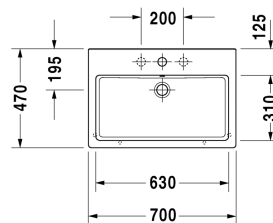

Vero Washbasin, furniture washbasin # 045470..00 /
045470..30 / 045470..41 / 045470..44 / 045470..60 /
045470..70

| < 700 mm > |

Washbasin, furniture washbasin	Dimension	Weight	Order number
with tap platform, underneath glazed, 700 mm			
Colors			
00 White Alpin 08 Black			
Variant			
● with overflow	700 x 470 mm	20.900 kilogram	045470..00
●●● with overflow	700 x 470 mm	20.900 kilogram	045470..30
● without overflow	700 x 470 mm	20.900 kilogram	045470..41
●●● without overflow	700 x 470 mm	20.900 kilogram	045470..44
⊗ with overflow	700 x 470 mm	20.900 kilogram	045470..60
⊗ without overflow	700 x 470 mm	20.900 kilogram	045470..70
Sanitary ceramics with the special WonderGliss surface finish will remain clean and attractive-looking for a long time to come. When ordering WonderGliss please add a "1" as eleventh digit to the model number.			
Accessory for ceramics			
Push-open waste for washbasins with overflow		0.400 kilogram	005052
Slotted waste for washbasins without overflow	75 mm	0.400 kilogram	005038
Accessory			
Towel rail square tube 14 mm, chrome, for washbasin # 045470, 235070	655 mm	0.600 kilogram	003047
Design Siphon		1.500 kilogram	005036
Suitable products			
Metal console height adjustable +50 mm, for washbasin # 045470, 235070,			003075
Vanity unit wall-mounted 2 drawers, for Vero # 045470 (not ground), 650 x 445 mm	650 x 445 mm		DL6325
Vanity unit wall-mounted 1 pull-out compartment, for Vero # 045470 (not ground), 650 x 445 mm	650 x 445 mm		DL6225

All drawings contain the necessary measurements which are subject to standard tolerances. They are stated in mm and are non-binding. Exact measurements, in particular for customised installation scenarios, can only be taken from the finished ceramic piece.