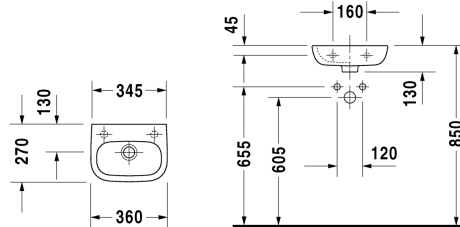

**Handrinse basin # 07053600002 / 07053600082 / 07053600092**

| < 360 mm > |

Handrinse basin	Dimension	Weight	Order number
with overflow, with tap platform, underneath glazed, 360 mm			
<b>Colors</b>			
00 White Alpin			
<b>Variant</b>			
☒ without tap hole	360 x 270 mm	5.500 kg	07053600002
● tap hole on right side	360 x 270 mm	5.500 kg	07053600082
● tap hole on left side	360 x 270 mm	5.500 kg	07053600092
<b>Infobox</b>			
Mandatory in combination with a bottle trap			

*All drawings contain the necessary measurements which are subject to standard tolerances. Exact measurements, in particular for customised installation scenarios, can only be taken from the finished ceramic piece.*