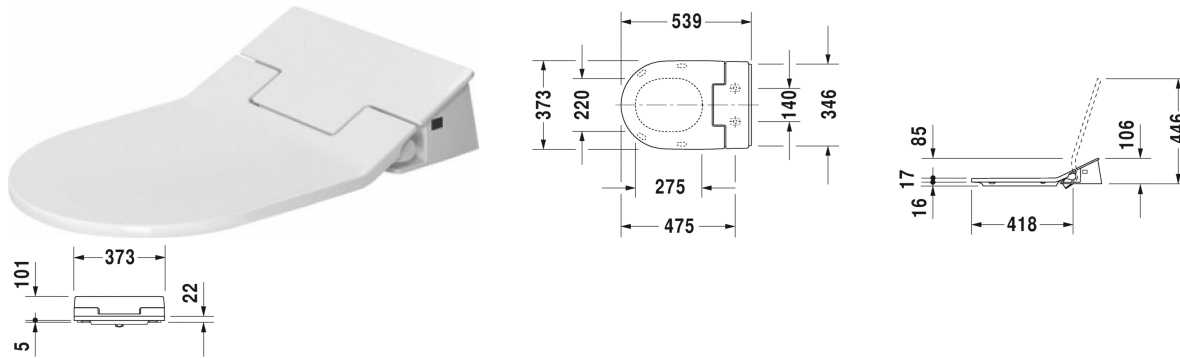

SensoWash® Slim SensoWash® Slim shower toilet seat for ME by Starck, Starck 2, Starck 3 and Darling New* # 611000001001300 / 611000002000300

| < 373 mm > |

SensoWash® Slim shower toilet seat for ME by Starck, Starck 2, Starck 3 and Darling New*	Dimension	Weight	Order number
with concealed connections, Remote control included, Locking function via remote control, Rear-, Lady- and Comfortwash, Self-cleaning spray wand, with soft closure, Night light, Seat and lid easy removable one-handed, Automatic drainage in periods of prologed disuse, on / off-button			
Colors			
00 White Alpin			
Variant			
120V 60Hz, **, Individual adjustment of water temperature as well as spray wand position and water spray intensity	373 x 539 mm	5.500 kilogram	611000001001300
220-240V 50/60Hz, **, Individual adjustment of water temperature as well as spray wand position and water spray intensity	373 x 539 mm	5.500 kilogram	611000002000300
Infobox			
Install a water softener with water hardness ≥ 2.4 mmol/l ($\geq 14^\circ$ dH or 24° fH).			
Suitable products			
Toilet wall mounted for SensoWash® washdown model, only in combination with SensoWash, connecting elements for SensoWash with concealed connections included, Durafix included, EWL class 1, 370 x 625 mm	370 x 625 mm		254459
Toilet wall mounted for SensoWash® washdown model, only in combination with SensoWash, connecting elements for SensoWash with concealed connections included, Durafix included, EWL class 1, 370 x 620 mm	370 x 620 mm		222659
Toilet close-coupled for SensoWash® (without cistern), washdown model, only in combination with SensoWash, connecting elements for SensoWash with concealed connections included, fixings included, EWL class 1, 370 x 725 mm	370 x 725 mm		212959