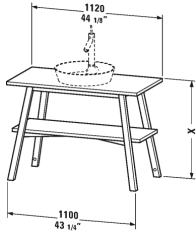

Cape Cod Vanity unit floorstanding # CC9532

| < 44 1/8" Inch > |

Vanity unit floorstanding	Dimension	Weight	Order number
1 console, 1 shelf below			
Colors			
M76 European Oak (Solid wood) M77 American Walnut (Solid wood) M81 White Beech (Solid wood) M85 White High Gloss Lacquer M95 Vintage Oak (Solid wood)			
Variant			
	44 1/8" x 22 1/2" Inch		CC9532
Infobox			
# CC 9532 is available from stock, In combination with ceramic # 233950, the tap hole is positioned on the right side, Required specification for ordering:			
Suitable products			
Washbowl with interior tap platform, without overflow, hardware included, ø 18 7/8" Inch	ø 18 7/8" Inch		232848
Washbowl without tap platform, without overflow, hardware included, 19 5/8" x 16" Inch	19 5/8" x 16" Inch		233950
Washbowl with interior tap platform, without overflow, hardware included, 18 1/8" x 18 1/8" Inch	18 1/8" x 18 1/8" Inch		234046

All drawings contain the necessary measurements which are subject to standard tolerances. They are stated in inch & mm and are non-binding. Exact measurements, in particular for customized installation scenarios, can only be taken from the finished ceramic piece.