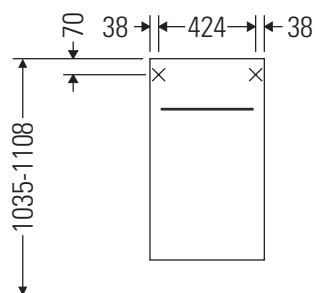

Fogo

F0 9550 L/R

Installation instructions

Instructions for use

The bathroom furniture range complies with the standards and guidelines applicable at the time of delivery and is designed for use in bathrooms. Direct contact with water should be avoided, for example, when showering.