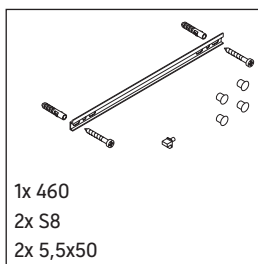

Fogo

F0 9550 L/R

Installation instructions

Instructions for use

The bathroom furniture range complies with the standards and guidelines applicable at the time of delivery and is designed for use in bathrooms. Direct contact with water should be avoided, for example, when showering.