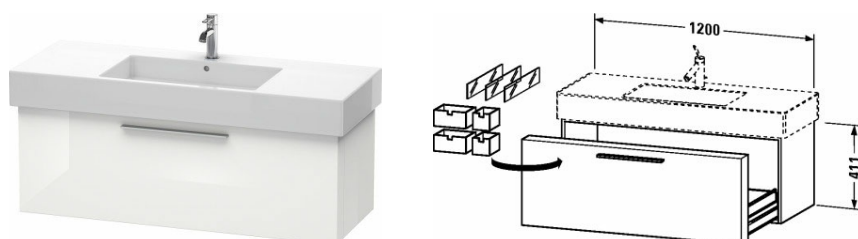

Fogo Vanity unit wall-mounted # F09574

| < 1200 mm > |

Vanity unit wall-mounted	Dimension	Weight	Order number
1 pull-out compartment, 3 glass divider-box drawers, 2 box drawers large, 2 box drawers small, (not ground), for Vero # 032912			
Colors			
M03 Jade High Gloss Lacquer M07 Concrete Grey Matt Decor M09 Light Blue Matt Decor M10 Apricot Pearl High Gloss Lacquer M11 Cashmere Oak M12 Brushed Oak Real wood veneer M13 American Walnut Real wood veneer M14 Terra Decor M18 White Matt Decor M20 Apricot Pearl Satin Matt Lacquer M21 Walnut Dark Decor M22 White High Gloss Decor M27 White Lilac High Gloss Lacquer M31 Pine Silver Decor M38 Dolomiti Grey High Gloss Lacquer M40 Black High Gloss Lacquer M43 Basalt Matt Decor M47 Stone Blue High Gloss Lacquer M49 Graphite Matt Decor M51 Pine Terra Decor M52 European Oak Decor M53 Chestnut Dark Decor M61 Olive Brown High Gloss Lacquer M69 Brushed Walnut Real wood veneer M71 Mediterranean Oak Real wood veneer M72 Brushed Dark Oak Real wood veneer M73 Ticino Cherry Tree Decor M75 Linen Decor M79 Natural Walnut Decor M85 White High Gloss Lacquer M86 Cappuccino High Gloss Lacquer M87 White Lilac Satin Matt Lacquer M89 Flannel Grey High Gloss Lacquer M90 Flannel Grey Satin Matt Lacquer M91 Taupe Matt Decor			
Variant			
	1200 x 462/380 mm		F09574
Infobox			
Space saving siphon # 005076 is recommended			
Suitable products			
Washbasin, furniture washbasin with tap platform, underneath glazed, 1250 x 490 mm	1250 x 490 mm		032912

All drawings contain the necessary measurements which are subject to standard tolerances. They are stated in mm and are non-binding. Exact measurements, in particular for customised installation scenarios, can only be taken from the finished ceramic piece.