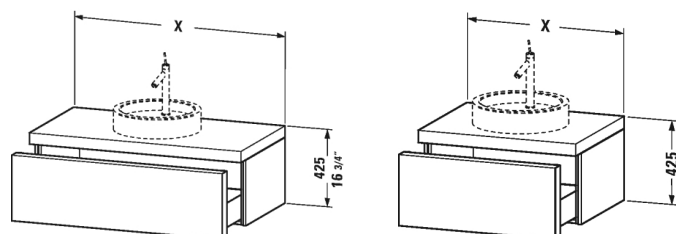

Starck furniture Vanity unit wall-mounted # S19526

| < 32 7/8" Inch > |

Vanity unit wall-mounted	Dimension	Weight	Order number
1 pull-out compartment, 1 countertop including one central cut-out, 16 3/4" Inch			
Colors			
M05 Oak (Real wood veneer) M13 American Walnut (Real wood veneer) M24 Macassar (Real wood veneer) M40 Black High Gloss Lacquer M85 White High Gloss Lacquer			
Variant			
	32 7/8" x 22 1/4" Inch		S19526
Infobox			
# S1 9526 available from stock without basin cut-out: 24-Macassar, 40-Black High Gloss and 85-White High Gloss, Stocked item does not include additional modules, Space saving siphon # 005076 is recommended, Interior modules can not be retrofitted, are factory installed and must be requested upon ordering, Including handleless push-to-open technology, Required specification for ordering: - Interior module yes or no, - Walnut-77 or Maple-78			
Additional modules Interior system in maple or walnut solid wood, for cabinet widths 32 7/8" without siphon cut-out	32 7/8" Inch		UV9850
Suitable products			
Above-counter basin ground, without overflow, with tap platform, hardware included, 19 5/8" x 19 5/8" Inch	19 5/8" x 19 5/8" Inch		032050
Above-counter basin ground, with overflow, with tap platform, hardware included, wall-mounted, 16 1/2" x 16 1/2" Inch	16 1/2" x 16 1/2" Inch		032042
Vanity basin drop-in basin, without overflow, without tap platform, wall-mounted, hardware included, cUPC listed, 22 7/8" x 16 3/8" Inch	22 7/8" x 16 3/8" Inch		031758
Washbowl ground, without overflow, hardware included, without tap platform, wall-mounted, cUPC listed, 22 7/8" x 16 3/8" Inch	22 7/8" x 16 3/8" Inch		031758
Washbowl with overflow, without tap platform, hardware included, cUPC listed, 19 1/2" x 13 3/4" Inch	19 1/2" x 13 3/4" Inch		033550
Washbowl with overflow, without tap platform, overflow clip Chrome included, cUPC listed, Ø 13" Inch	Ø 13" Inch		040833