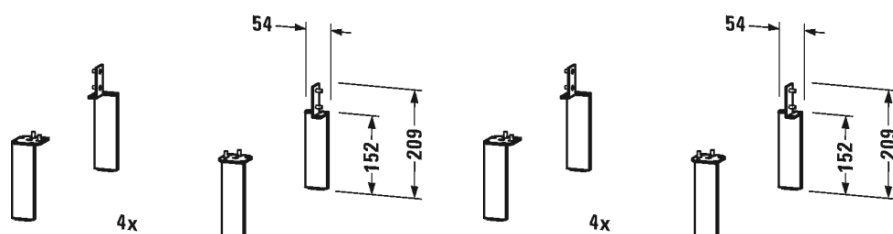

Accessories Plinth leg # UV999200000

|< 44 millimetre >|

Plinth leg	Dimension	Weight	Order number
Aluminium matt, 4 pieces			
Colors			
M00			
Variant			
	44 x 10 millimetre		UV999200000
Suitable products			
Vanity unit floor-standing 2 pull-out compartments, upper pull-out compartment including cut-out for siphon and siphon cover, for ME by Starck # 233663, 620 x 481 millimetre	620 x 481 millimetre		LC6625
Vanity unit floor-standing 2 pull-out compartments, upper pull-out compartment including cut-out for siphon and siphon cover, for ME by Starck # 233683, 820 x 481 millimetre	820 x 481 millimetre		LC6626
Vanity unit floor-standing 2 pull-out compartments, for P3 Comforts # 233265, 620 x 481 millimetre	620 x 481 millimetre		LC6600
Vanity unit floor-standing 2 pull-out compartments, upper pull-out compartment including cut-out for siphon and siphon cover, for ME by Starck # 233610, 1020 x 481 millimetre	1020 x 481 millimetre		LC6627
Vanity unit floor-standing 2 pull-out compartments, upper pull-out compartment including cut-out for siphon and siphon cover, for ME by Starck # 233612, 1220 x 481 millimetre	1220 x 481 millimetre		LC6628
Vanity unit floor-standing 2 pull-out compartments, for P3 Comforts # 233285, 233385, 233485, 820 x 481 millimetre	820 x 481 millimetre		LC6601
Vanity unit floor-standing 2 pull-out compartments, for P3 Comforts # 233210, 233310, 233410, 1020 x 481 millimetre	1020 x 481 millimetre		LC6602
Vanity unit floor-standing 2 pull-out compartments, for P3 Comforts # 233212, 233312, 233412, 1220 x 481 millimetre	1220 x 481 millimetre		LC6603
Vanity unit floor-standing 2 pull-out compartments, upper pull-out compartment including cut-out for siphon and siphon cover, for Vero # 032985 (not ground), 800 x 470 millimetre	800 x 470 millimetre		XL6543
Vanity unit floor-standing 2 pull-out compartments, upper pull-out compartment including cut-out for siphon and siphon cover, for Vero # 032910 (not ground), 1000 x 470 millimetre	1000 x 470 millimetre		XL6544