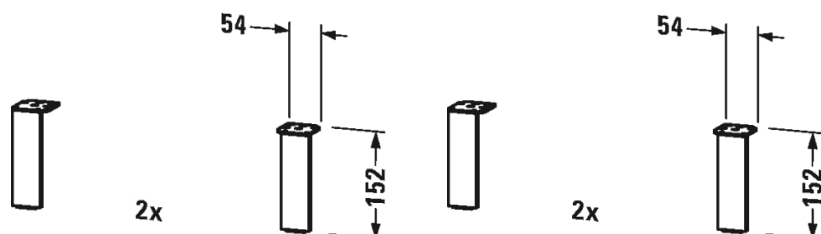

Accessories Plinth leg # UV999300000

|< 44 millimetre >|

Plinth leg	Dimension	Weight	Order number
Chrome, 2 pieces			
Colors			
M00			
Variant			
	44 x 10 millimetre		UV999300000
Suitable products			
Vanity unit floor-standing 1 pull-out compartment, 2 drawers, upper drawer including cut-out for siphon and siphon cover, for Vero # 032985 (not ground), 800 x 446 millimetre	800 x 446 millimetre		VE6413
Vanity unit floor-standing 1 pull-out compartment, 2 drawers, upper drawer including cut-out for siphon and siphon cover, for Vero # 032910 (not ground), 1000 x 446 millimetre	1000 x 446 millimetre		VE6414
Vanity unit floor-standing 1 pull-out compartment, 2 drawers, upper drawer including cut-out for siphon and siphon cover, for Vero # 032912 (not ground), 1200 x 446 millimetre	1200 x 446 millimetre		VE6415
Vanity unit floor-standing 2 drawers, 1 pull-out compartment, upper drawer including cut-out for siphon and siphon cover, for Vero Air # 235050, 484 x 431 millimetre	484 x 431 millimetre		VA6584
Vanity unit floor-standing 2 drawers, 1 pull-out compartment, upper drawer including cut-out for siphon and siphon cover, for Vero Air # 235060, 584 x 431 millimetre	584 x 431 millimetre		VA6585
Vanity unit floor-standing 2 drawers, 1 pull-out compartment, upper drawer including cut-out for siphon and siphon cover, for Vero Air # 235080, 784 x 431 millimetre	784 x 431 millimetre		VA6587
Vanity unit floor-standing 2 drawers, 1 pull-out compartment, upper drawer including cut-out for siphon and siphon cover, for Vero Air # 235010, 984 x 431 millimetre	984 x 431 millimetre		VA6588
Vanity unit floor-standing 2 drawers, 1 pull-out compartment, upper drawer including cut-out for siphon and siphon cover, for Vero Air # 235012, 1184 x 431 millimetre	1184 x 431 millimetre		VA6589
Semi-tall cabinet 1 door, 3 glass shelves with aluminium brackets, 400 x 243 millimetre	400 x 243 millimetre		LC1168 L/R