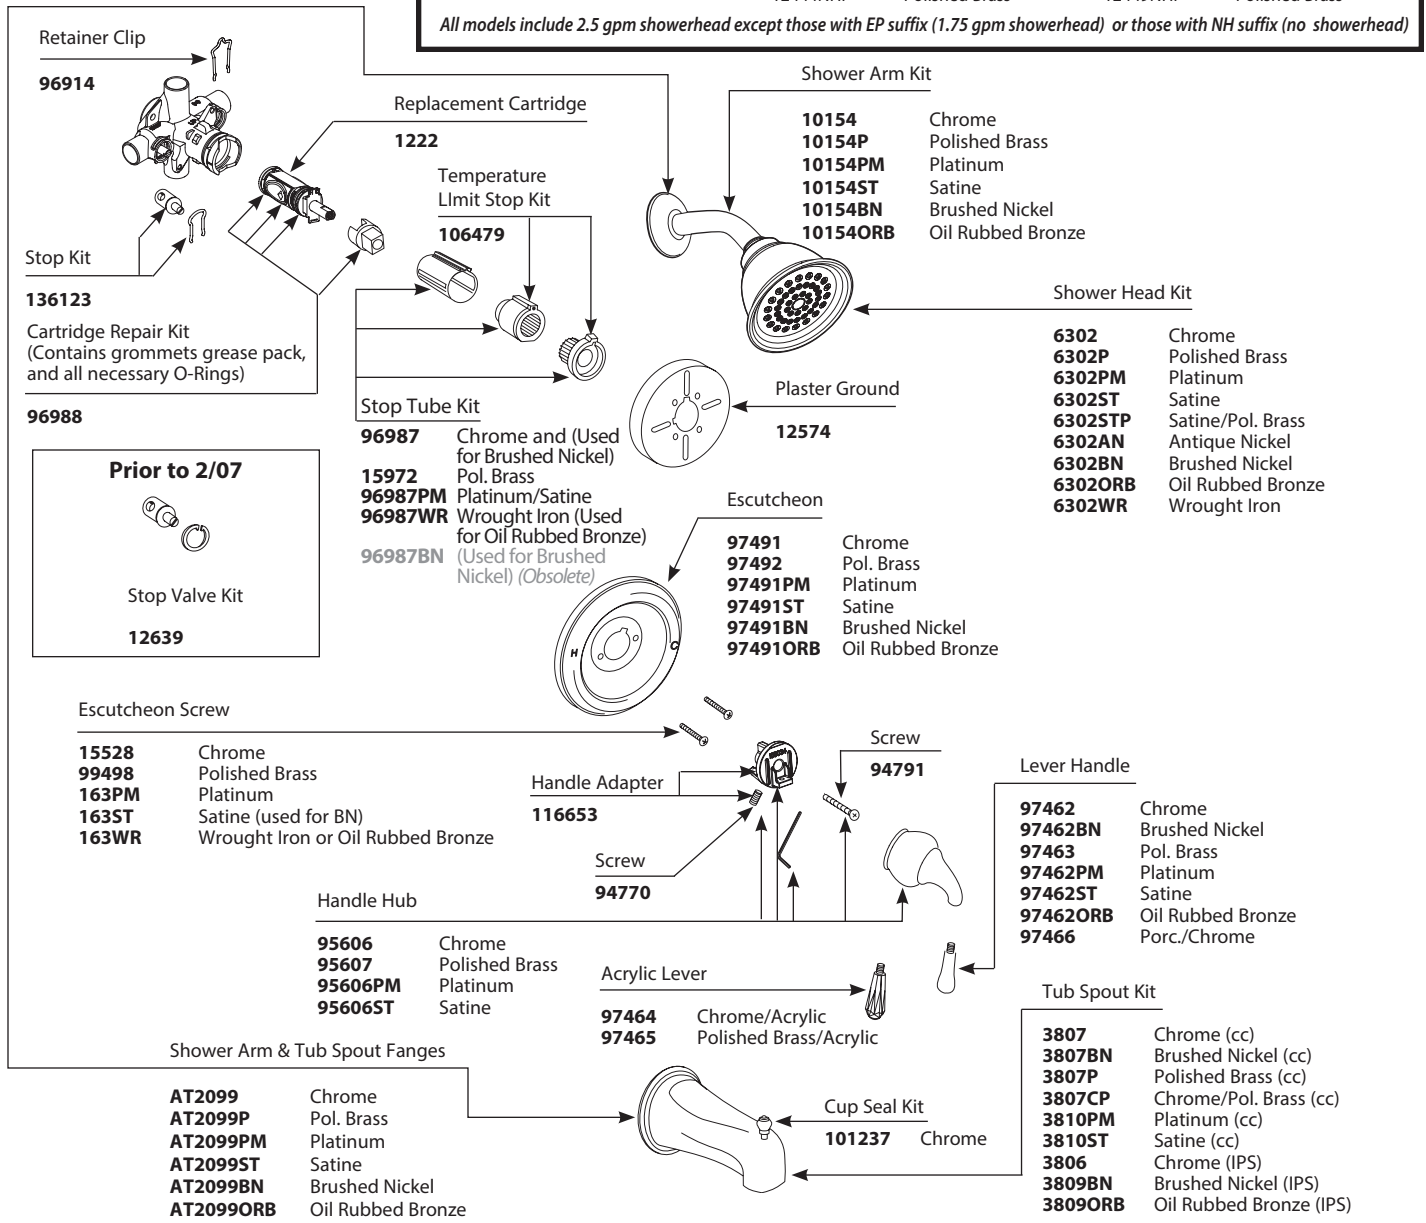

Illustrated Parts

Buy it for looks. Buy it for life.®

■ **Order by Part Number**

■ **Trim can be used with 62300 series or 2500 series valve**

There is more than one version of this model.

Page down to identify the version you have.

MONTICELLO® Posi-Temp® Single-Handle Tub/Shower Valve					
Valve Trim		Shower Only*		Tub/Shower*	
MODEL		MODEL		MODEL	
T2442	Chrome	T2444	Chrome	T2449	Chrome
T2442CP	Chrome/Polished Brass	T2444CP	Chrome/Polished Brass	T2449CP	Chrome/Polished Brass
T2442BN	Brushed Nickel	T2444BN	Brushed Nickel	T2449BN	Brushed Nickel
T2442PM	Platinum	T2444PM	Platinum	T2449PM	Platinum
T2442P	Polished Brass	T2444P	Polished Brass	T2449P	Polished Brass
		T2444EP	Chrome	T2449EP	Chrome
		T2444EPCP	Chrome/Polished Brass	T2449EPCP	Chrome/Polished Brass
		T2444EPBN	Brushed Nickel	T2449EPBN	Brushed Nickel
		T2444EPPM	Platinum	T2449EPPM	Platinum
		T2444EPP	Polished Brass	T2449EPP	Polished Brass
		T2444NH	Chrome	T2449NH	Chrome
		T2444NHCP	Chrome/Polished Brass	T2449NHCP	Chrome/Polished Brass
		T2444NHBN	Brushed Nickel	T2449NHBN	Brushed Nickel
		T2444NHMP	Platinum	T2449NHMP	Platinum
		T2444NHP	Polished Brass	T2449NHP	Polished Brass

All models include 2.5 gpm showerhead except those with EP suffix (1.75 gpm showerhead) or those with NH suffix (no showerhead)

Single Piece Handle

95626	Chrome
95626BN	Brushed Nickel
95626ORB	Oil Rubbed Bronze
95626P	Polished Brass