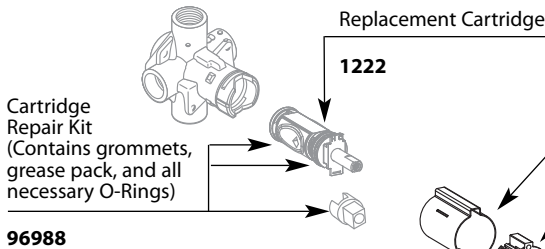

Buy it for looks. Buy it for life.®

Illustrated Parts

■ Order by Part Number

■ Trim can be used with 62300 series or 2500 series valve

BRANTFORD™ Posi-Temp® Single-Handle Tub/Shower Valve			
Valve Trim		Shower Only*	Tub/Shower*
MODEL		MODEL	MODEL
T2151	Chrome	T2152	Chrome
T2151BN	Brushed Nickel	T2152BN	Brushed Nickel
T2151ORB	Oil Rubbed Bronze	T2152ORB	Oil Rubbed Bronze
T62151	Chrome (Bulk)	T62152	Chrome (Bulk)
		T2152EPBN	Brushed Nickel
		T2152EPORB	Oil Rubbed Bronze
		T62152EP	Chrome (Bulk)
		T2152NHBN	Brushed Nickel
		T2152NHORB	Oil Rubbed Bronze
		T62152NH	Chrome (Bulk)
			T2153
			T2153BN
			T2153ORB
			T62153
			T62156
			T2153EPBN
			T2153EPORB
			T62153EP
			T2153NHBN
			T2153NHORB
			T62153NH

* All models include 2.5 gpm showerhead except those with EP suffix (1.75 gpm showerhead) or those with NH suffix (no showerhead)

Shower Arm

- 10154** Chrome
- 10154BN** Brushed Nickel
- 10154ORB** Oil Rubbed Bronze

- Retainer Clip
- 96914**

Shower Head (2.5 gpm) Shower Head (1.75 gpm)

- 6303** Chrome
- 6303BN** Brushed Nickel
- 6303ORB** Oil Rubbed Bronze
- 6303EP** Chrome
- 6303EPBN** Brushed Nickel
- 6303EPORB** Oil Rubbed Bronze