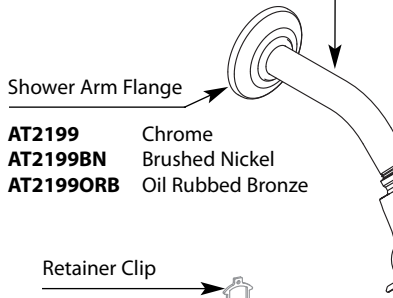

Buy it for looks. Buy it for life.®

Illustrated Parts

■ Order by Part Number

■ Trim can be used with 62300 series or 2500 series valve

BRANTFORD™ Posi-Temp® Single-Handle Tub/Shower Valve			
Valve Trim		Shower Only*	Tub/Shower*
MODEL		MODEL	MODEL
T2151	Chrome	T2152	Chrome
T2151BN	Brushed Nickel	T2152BN	Brushed Nickel
T2151ORB	Oil Rubbed Bronze	T2152ORB	Oil Rubbed Bronze
T62151	Chrome (Bulk)	T62152	Chrome (Bulk)
		T2152EPBN	Brushed Nickel
		T2152EPORB	Oil Rubbed Bronze
		T62152EP	Chrome (Bulk)
		T2152NHBN	Brushed Nickel
		T2152NHORB	Oil Rubbed Bronze
		T62152NH	Chrome (Bulk)
			T2153
			T2153BN
			T2153ORB
			T62153
			T62156
			T2153EPBN
			T2153EPORB
			T62153EP
			T2153NHBN
			T2153NHORB
			T62153NH

* All models include 2.5 gpm showerhead except those with EP suffix (1.75 gpm showerhead) or those with NH suffix (no showerhead)

Shower Arm

- 10154** Chrome
- 10154BN** Brushed Nickel
- 10154ORB** Oil Rubbed Bronze

- Retainer Clip
- 96914**

Shower Head (2.5 gpm) Shower Head (1.75 gpm)

- 6303** Chrome
- 6303BN** Brushed Nickel
- 6303ORB** Oil Rubbed Bronze
- 6303EP** Chrome
- 6303EPBN** Brushed Nickel
- 6303EPORB** Oil Rubbed Bronze