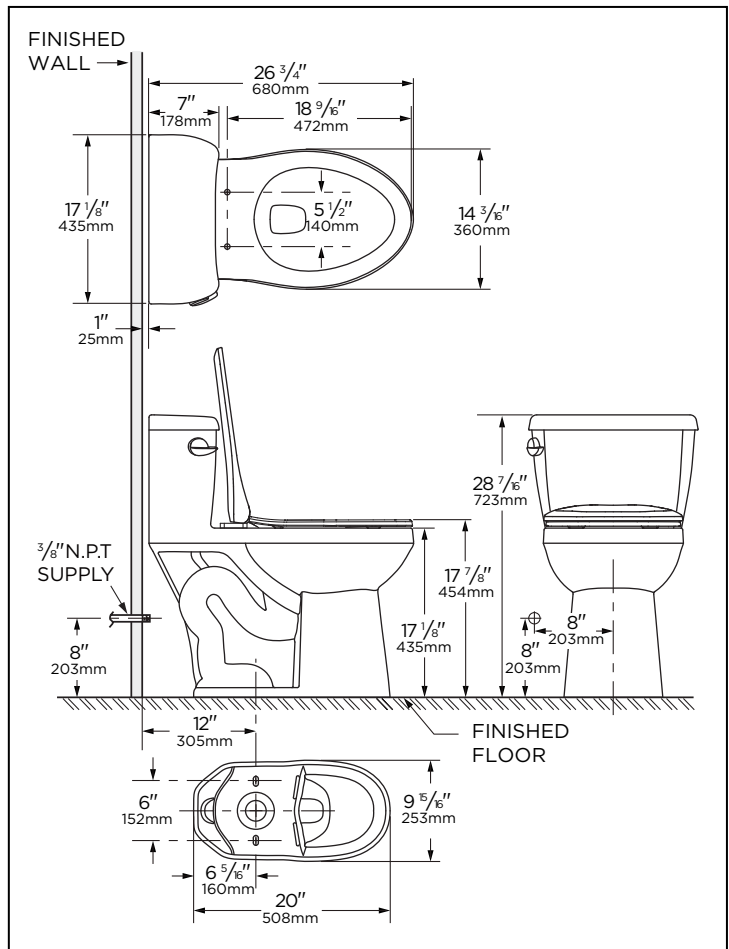

**AVALANCHE™ Compact Elongated One-Piece Toilet**  
**1.28 GPF (4.8 LPF)**  
**ErgoHeight™ 17" High Elongated Toilet**

**Features:**

**21-014**

ErgoHeight ADA Compact Elongated One-Piece Toilet

Included Components:

- One-Piece Toilet      21-014
- Toilet Seat              G0099300

- Vitreous China
- 12" Rough-In
- Featuring the "PowerClean" Flush System
- 3" flush valve for maximum water force
- Fluidmaster 400A fill valve
- Corrosion resistant Fluidmaster flapper
- Extra-Large Dual fed siphon jets for high power bowl
- 100% glazed, 2" trapway
- Double nut, multi-point tank-to-bowl mounting system for tool-free installation
- Color-matched, metal tank lever with solid durable brass arm
- Toilet seat included

**Technical Information:**

Configuration	One Piece ErgoHeight ADA
Water per Flush	1.28 gpf (4.8 lpf)
Rough-In	12"
Height	28 7/16"
Width	17 1/8"
Depth	26 3/4"
Trapway	2"
Large Water Surface	8 11/16" x 6 5/16"
Shipping Weight	87.7 lbs

HIGH EFFICIENCY TOILET

**NOTES:** All dimensions are in inches and millimeter. Illustrations may not be drawn to scale.

**IMPORTANT:**

Dimensions of fixtures are nominal and may vary within the range of tolerances established by ASME standard A 112.19.2 THIS FIXTURE QUALIFIES ACCORDING TO ASME TEST PROCEDURES AS A HIGH EFFICIENCY WATER CLOSET WITH AN AVERAGE CONSUMPTION OF 1.28 gpf (4.8 Lpf) OR LESS.