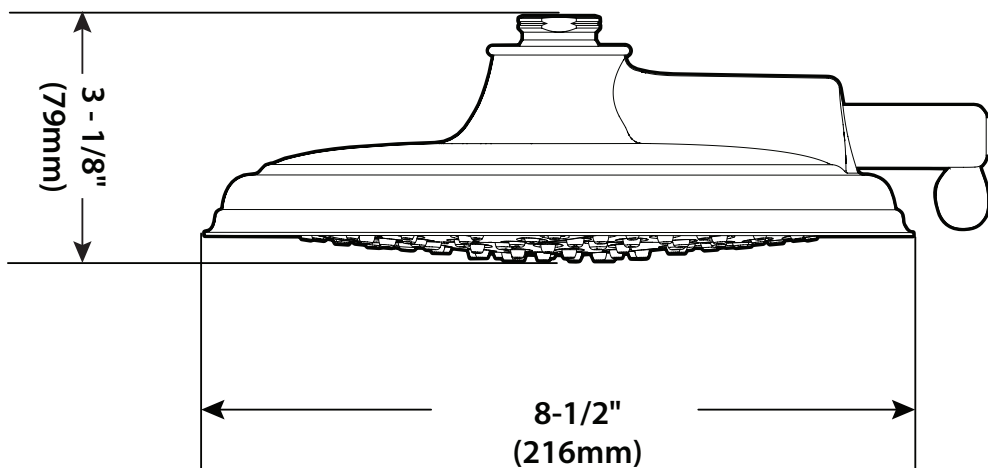

9" Two Function Rainshower (Showerhead Only)

Models: S1311 series

CRITICAL DIMENSIONS

(DO NOT SCALE)