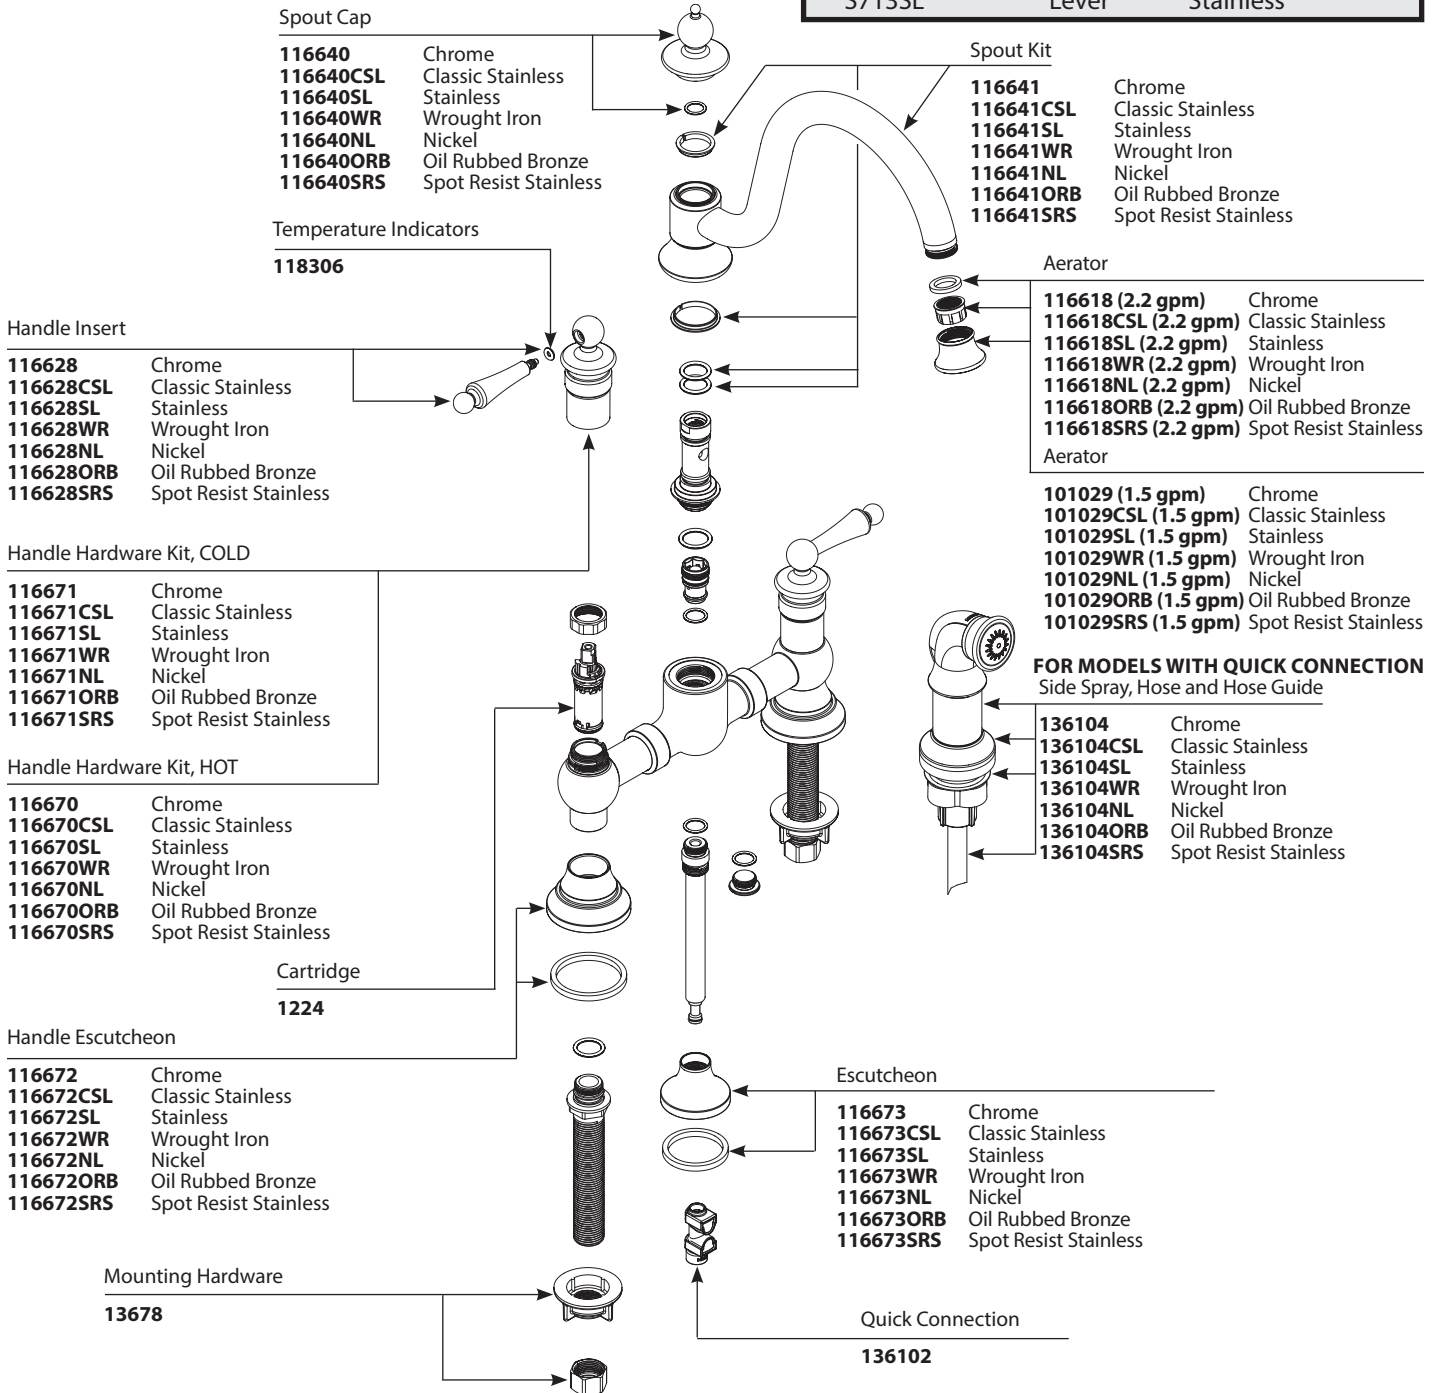

Buy it for looks. Buy it for life.®

There is more than 1 version of this model.  
Page down to identify the version you have.

Order by Part Number

# Illustrated Parts

<b>WATERHILL™</b>		
<b>Two-Handle Kitchen Bridge Faucet with Side Spray</b>		
<b>MODEL</b>	<b>HANDLE</b>	<b>FINISH</b>
S713	Lever	Chrome
S713CSL	Lever	Classic Stainless
S713WR	Lever	Wrought Iron
S713ORB	Lever	Oil Rubbed Bronze
S713SRS	Lever	Spot Resist Stainless
<b>DISCONTINUED</b>		
S713NL	Lever	Nickel
S713SL	Lever	Stainless

# Illustrated Parts

■ Order by Part Number

<b>WATERHILL™</b>		
<b>Two-Handle Kitchen Bridge Faucet with Side Spray</b>		
<u>MODEL</u>	<u>HANDLE</u>	<u>FINISH</u>
S713	Lever	Chrome
S713CSL	Lever	Classic Stainless
S713WR	Lever	Wrought Iron
S713ORB	Lever	Oil Rubbed Bronze
<u>DISCONTINUED</u>		
S713NL	Lever	Nickel
S713SL	Lever	Stainless