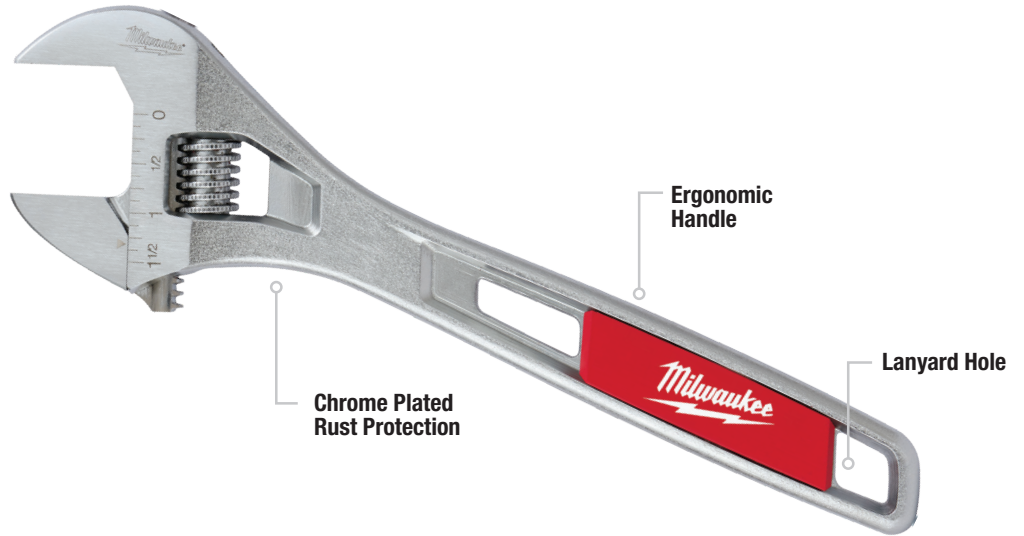

ADJUSTABLE WRENCHES

**JAWS WON'T
BACK OFF**
Proprietary Screw

Perfectly Parallel Jaws

Model #	Description
48-22-7400	2 Pc 6" & 10" Adjustable Wrench Set
48-22-7406	6" Adjustable Wrench
48-22-7408	8" Adjustable Wrench
48-22-7410	10" Adjustable Wrench
48-22-7412	12" Adjustable Wrench
48-22-7415	15" Adjustable Wrench
48-22-7508	8" Wide Jaw Adjustable Wrench

BASIN WRENCHES

**EASIEST
SWAP-OUTS**

Ratchet-Ready
Less jaw readjusting

Screwdriver-Ready
Up to 2x breakaway torque

Model #	Description
48-22-7001	1-1/4" Basin Wrench
48-22-7002	2-1/2" Basin Wrench