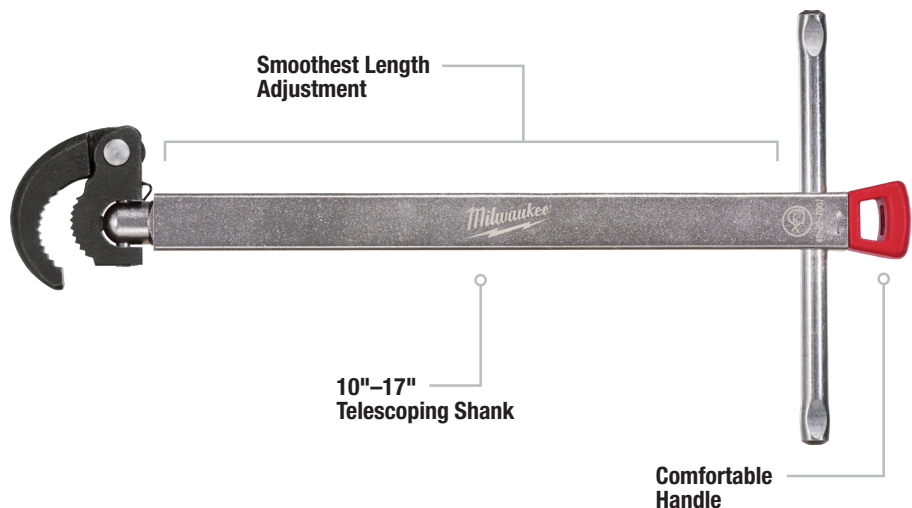

ADJUSTABLE WRENCHES

**JAWS WON'T
BACK OFF**
Proprietary Screw

Perfectly Parallel Jaws

Model #	Description
48-22-7400	2 Pc 6" & 10" Adjustable Wrench Set
48-22-7406	6" Adjustable Wrench
48-22-7408	8" Adjustable Wrench
48-22-7410	10" Adjustable Wrench
48-22-7412	12" Adjustable Wrench
48-22-7415	15" Adjustable Wrench
48-22-7508	8" Wide Jaw Adjustable Wrench

BASIN WRENCHES

**EASIEST
SWAP-OUTS**

Ratchet-Ready
Less jaw readjusting

Screwdriver-Ready
Up to 2x breakaway torque

Model #	Description
48-22-7001	1-1/4" Basin Wrench
48-22-7002	2-1/2" Basin Wrench