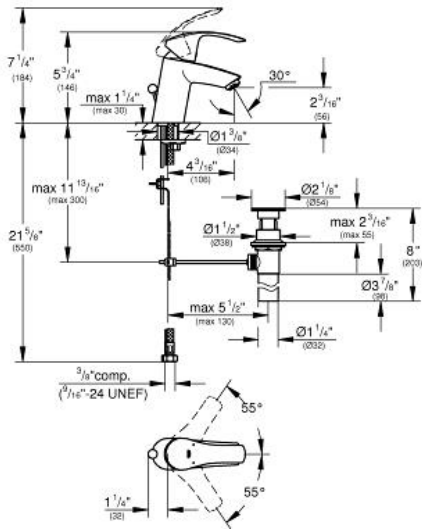

EUROSMART 4" Centerset Bathroom Faucet S-Size

MODEL # 3264200A

Pure Freude
an Wasser

Product Description:
EUROSMART
4" Centerset Bathroom Faucet S-Size

Standard Specification:

- Single hole installation
- Metal lever handle
- **GROHE SilkMove** 35 mm ceramic cartridge
- **GROHE StarLight** chrome finish
- **GROHE EcoJoy** Mousseur 1.2 gpm
- Includes waste-set drain assembly
- Stainless steel flex lines
- **GROHE QuickFix** rapid installation system

Applicable Codes & Standards:

- Energy Policy Act of 1992
- NSF 61
- ASME A112.18.1/CSA B125.1
- US Federal and State material regulations
- EPA WaterSense®
- ICC/ANSI A117.1
- CalGreen

Color:

- 3264200A StarLight Chrome