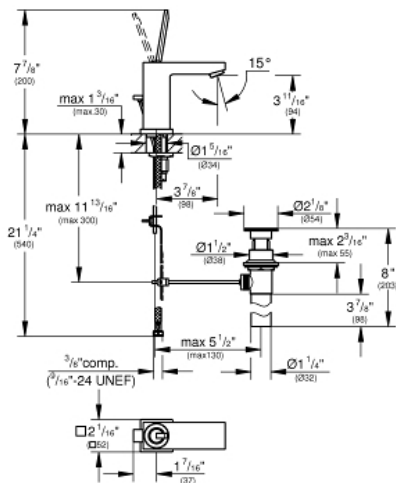

# EUROCUBE JOY 4" Centerset Bathroom Faucet S-Size

MODEL # 23655000

Pure Freude  
an Wasser

**Product Description:**  
EUROCUBE JOY  
4" Centerset Bathroom Faucet S-Size

**Standard Specification:**

- Single hole installation
- Metal lever handle
- GROHE StarLight chrome finish
- GROHE EcoJoy
- GROHE QuickFix installation system
- Includes waste-set drain assembly
- Stainless steel flex lines

**Applicable Codes & Standards:**

- Energy Policy Act of 1992
- NSF 61
- ASME A112.18.1/CSA B125.1
- US Federal and State material regulations
- EPA WaterSense®
- ICC/ANSI A117.1

**Color:**

- 23655000 StarLight Chrome