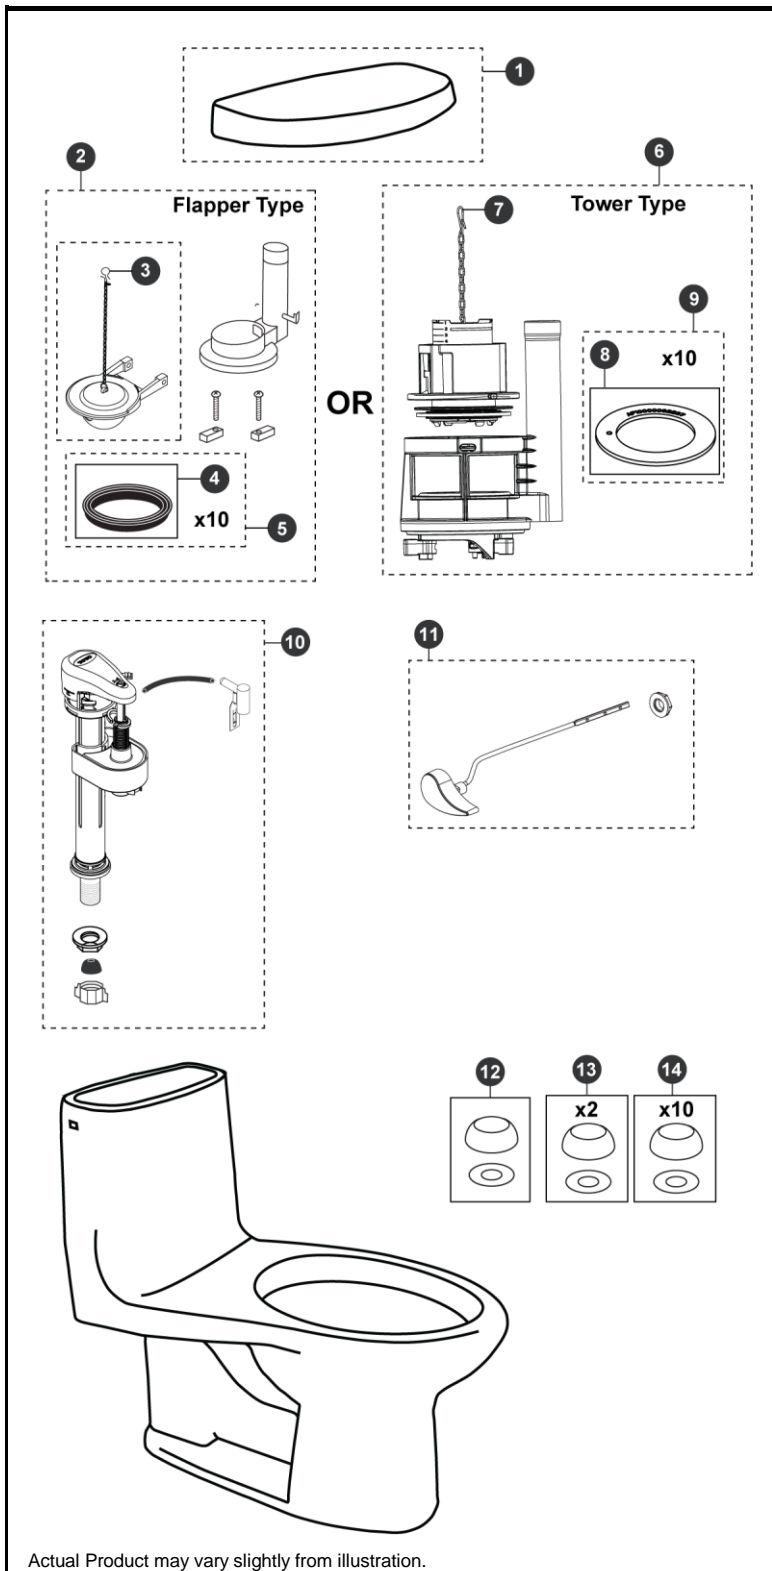

MS604114CEF & MS604114CEFG

MS604114CEF
CST604CEF
CST604CEFT

MS604114CEFG
CST604CEFG
CST604CEFGT

Ultramax® II 1.28 Gpf Toilet, Elongated, Tornado Flush™, Universal Height (including CeFiONtect™)

Item	Part	Description
1	TCU604CRE#01	Tank Lid w/ gasket - Cotton
	TCU604CRE#03	Tank Lid w/ gasket - Bone
	TCU604CRE#11	Tank Lid w/ gasket - Colonial White
	TCU604CRE#12	Tank Lid w/ gasket - Sedona Beige
	TCU604CRE#51	Tank Lid w/ gasket - Ebony
2	THU013P	Drain Valve
3	THU500S	Flapper w/ chain
4	9BU002E	Drain Valve Gasket (1 piece)
5	THU097	Drain Valve Gasket (10 pieces)
6	THU451.10A-A	Drain Valve
7	THU440-A	Flush Tower
8	THU407	Seal Gasket (1 piece)
9	THU370	Seal Gasket (10 pieces)
10	TSU51A	Fill Valve
11	THU004#01	Trip Lever - Cotton
	THU004#03	Trip Lever - Bone
	THU004#11	Trip Lever - Colonial White
	THU004#12	Trip Lever - Sedona Beige
	THU004#51	Trip Lever - Ebony
	THU004#CP	Trip Lever - Chrome Plated
	THU004#BN	Trip Lever - Brushed Nickel
	THU004#PN	Trip Lever - Polished Nickel
12	THU044#01	Bolt Cap Set - Cotton (1 set)
	THU044#03	Bolt Cap Set - Bone (1 set)
	THU044#11	Bolt Cap Set - Colonial White (1 set)
	THU044#12	Bolt Cap Set - Sedona Beige (1 set)
	THU044#51	Bolt Cap Set - Ebony (1 set)
13	THU044S#01	Bolt Cap Set - Cotton (2 sets)
	THU044S#03	Bolt Cap Set - Bone (2 sets)
	THU044S#11	Bolt Cap Set - Colonial White (2 sets)
	THU044S#12	Bolt Cap Set - Sedona Beige (2 sets)
	THU044S#51	Bolt Cap Set - Ebony (2 sets)
14	THU098#01	Bolt Cap Set - Cotton (10 Sets)
	THU098#03	Bolt Cap Set - Bone (10 Sets)
	THU098#11	Bolt Cap Set - Colonial White (10 Sets)
	THU098#12	Bolt Cap Set - Sedona Beige (10 Sets)
	THU098#51	Bolt Cap Set - Ebony (10 Sets)

Note:

Product Number Explanations

1-Piece Toilet

(MS) Toilet & Seat Combination
(604) Toilet Model
(114) Seat Model
(C) Tornado Flush
(E) 1.28gpf / 4.8Lpf
(F) Universal Height
(G) CeFiONtect
(T) Drain Valve Tower