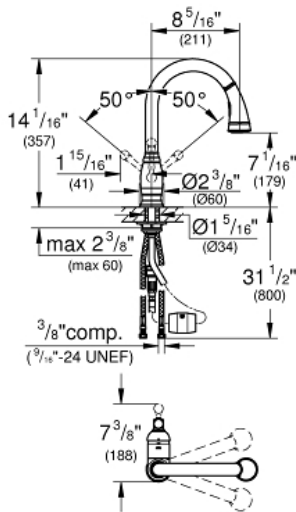

BRIDGEFORD
Single-Handle Kitchen Faucet
MODEL # 33870ZB2

Pure Freude
an Wasser

GROHE

ADA

Product Description:
BRIDGEFORD
Single-Handle Kitchen Faucet

Standard Specification:

- Single hole installation
- Swivel Spout
- Swivel area 360°
- Adjustable flow rate limiter
- **Pull-out Dual Spray Control** - switches back and forth between regular flow and spray
- Automatic returning
- Integrated non-return valve
- Locking Push Button Control - to switch from regular flow to spray
- Automatic return to aerator
- Flexible hose connections
- Quick installation system
- Protected against backflow
- **SpeedClean** anti-lime system
- **GROHE SilkMove** 1.4" (35 mm) ceramic cartridge
- 8 1/4" Spout Reach
- Max Flow Rate: 1.75 gpm (6.6 L/min)

Applicable Codes & Standards:

- Energy Policy Act of 1992
- NSF 61
- ASME A112.18.1/CSA B125.1
- US Federal and State material regulations

Color:

- 33870ZB2 Oil Rubbed Bronze