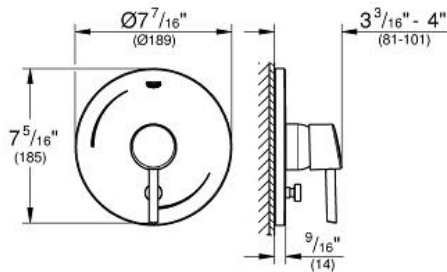

Color:

- 29102001 001 chrome