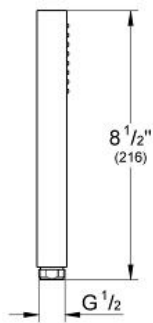

Product Description: Hand Shower

Standard Specification:

- 1 Spray: Normal
- Metal
- **GROHE EcoJoy** 1.8 gpm (6.6 l/min) flow limiter
- **GROHE DreamSpray** perfect spray pattern
- **GROHE StarLight** chrome finish
- **SpeedClean**® anti-lime system
- Inner WaterGuide for a longer life
- Universal mounting system (fits all standard shower hoses)
- Suitable for instantaneous heater
- Min. recommended pressure: 15 psi