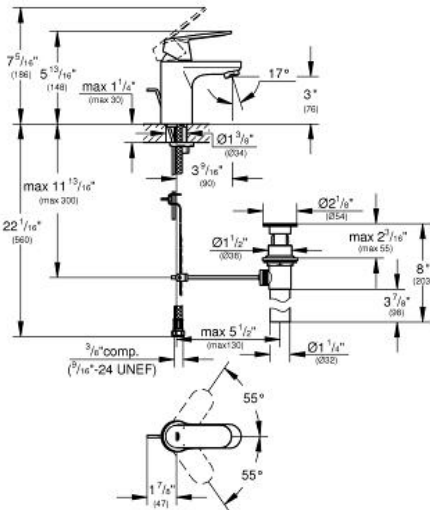

EUROSMART COSMOPOLITAN Single-Handle Bathroom Faucet S- Size

MODEL # 3287500A

Pure Freude
an Wasser

GROHE

Product Description:
EUROSMART COSMOPOLITAN
Single-Handle Bathroom Faucet S-Size

Standard Specification:

- Single hole installation
- GROHE SilkMove 1.4" (35 mm) ceramic cartridge
- GROHE StarLight chrome finish
- Adjustable flow rate limiter
- Flow control
- 1 1/4" pop-up waste set
- Stainless steel flex lines
- GROHE QuickFix installation system with centering support
- Max flow rate: 1.2 gpm (4.56 L/min)

Applicable Codes & Standards:

- Energy Policy Act of 1992
- NSF 61
- ASME A112.18.1/CSA B125.1
- US Federal and State material regulations
- EPA WaterSense®
- ICC/ANSI A117.1

Color:

- 3287500A StarLight Chrome