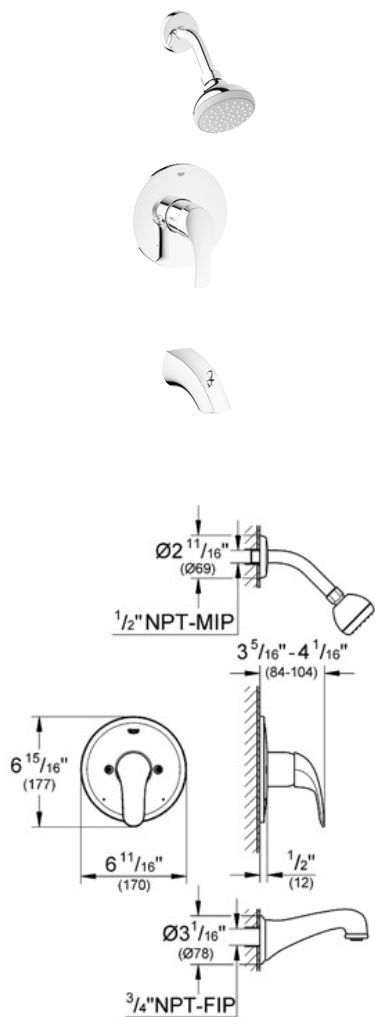

EUROSMART Pressure balance valve shower / bath combination

MODEL # 35012

GROHE America, Inc | 200 North Gary Avenue, Suite G, Roselle, IL 60172
Phone: +1 (800) 444-7643 | Fax: +1 (800) 225-2778 | us-customerservice@grohe.com

Pure Freude an Wasser

GROHE

Product Description:

Pressure balance valve shower / bath combination

Standard Specification:

- GROHE StarLight® finish

Consisting of:

- For use with Grohsafe Rough-In Valve (35015) sold separately
- Without concealed body
- Shower arm
- Bath spout with diverter (13 356)
- New Tempesta® 100 Shower Head (26 079), 1.75 gpm

Color:

- 35012 002 GROHE StarLight®

Chrome