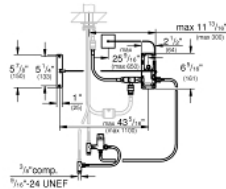

FOOTCONTROL
Adapter
MODEL # 30310000

Pure Freude
an Wasser

GROHE

Product Description:
**FOOTCONTROL
Adapter**

Standard Specification:

- **Foot control: activation of water via contact with sensor**
- 6 V lithium-battery supply (type CR-P2)
- **CE approved**
- Solenoid valve
- Fixed value mixing valve
- Automatic safety stop after 60 sec. (factory set)
- Retro-fit upgrade set compatible with all GROHE pull-out and pull-down kitchen faucets: K7 (32 178), LadyLux (32 298, 32 226, 32 283, 33 893, 32 245, 32 256, 33 755, 33 759), Minta (32 319, 31 378), Bridgeford (33 870), Concetto (32 665, 31 479, 31 453), Essence New (30 271), Parkfield (30 213, 30 296), Eurodisc/Eurodisc Cosmopolitan (33 330), Europlus (32 946) and Alira (32 999)

Applicable Codes & Standards:

- Energy Policy Act of 1992
- NSF 61
- ASME A112.18.1/CSA B125.1
- US Federal and State material regulations

Color:

- 30310000 StarLight Chrome