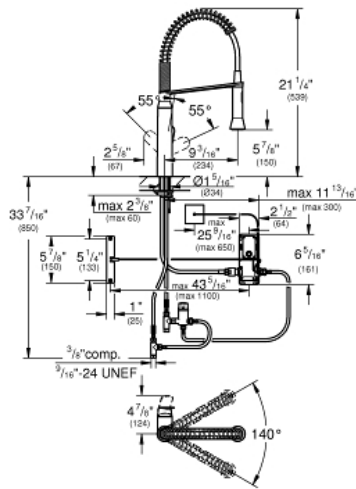

K7 FOOT CONTROL
Single-Handle Kitchen Faucet
MODEL # 30314000

Pure Freude
an Wasser

GROHE

Product Description:
K7 FOOT CONTROL
Single-Handle Kitchen Faucet

Standard Specification:

- Medium spout
- **Foot control: activation of water via contact with sensor**
- 6 V lithium-battery supply (type CR-P2)
- **CE approved and meets the requirements of IAPMO IGC 349-2017**
- Solenoid valve
- Fixed value mixing valve
- Automatic safety stop after 60 sec. (factory set)
- **GROHE SilkMove 1.4" (35 mm) ceramic cartridge**
- Professional spray
- Locking Push Button Control - to switch from regular flow to spray
- Automatic return to aerator
- Adjustable flow rate limiter
- Swivel Spout
- Swivel area 360°
- Check valve included to prevent backflow
- Stainless steel flex lines
- Quick installation system

Color:

- 30314000 StarLight Chrome