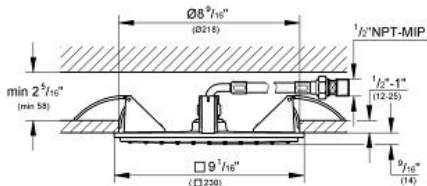

RAINSHOWER ALLURE 230
Ceiling Shower Head - 1 spray
MODEL # 26470000

Pure Freude
an Wasser

GROHE

Product Description:
RAINSHOWER ALLURE 230
Ceiling Shower Head - 1 spray

Standard Specification:

- Rain spray pattern (1 spray-rain)
- Metal
- 1/2" NPT connection thread(s)
- Female thread
- **GROHE EcoJoy** 1.75 gpm (6.6 l/min) flow limiter
- **GROHE DreamSpray** perfect spray pattern
- **GROHE StarLight** chrome finish
- **SpeedClean** anti-lime system
- Suitable for instantaneous heater