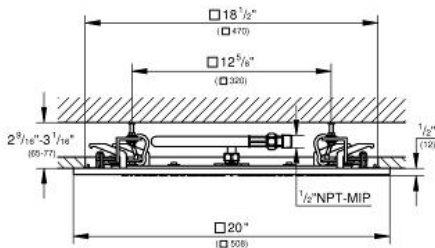

RAINSHOWER F-SERIES 20" Ceiling Shower Head - 1 spray

MODEL # 26471000

Pure Freude
an Wasser

GROHE

Product Description:
RAINSHOWER F-SERIES 20"
Ceiling Shower Head - 1 spray

Standard Specification:

- Rain spray pattern (1 spray-rain)
- 20" x 20"
- Metal
- 1/2" NPT Female thread
- GROHE EcoJoy 1.75 gpm (6.6 l/min) flow limiter
- GROHE DreamSpray perfect spray pattern
- GROHE StarLight chrome finish
- SpeedClean anti-lime system
- Suitable for instantaneous heater