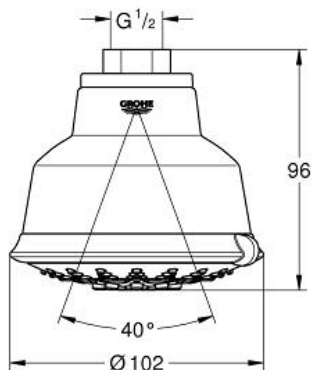

# RELEXA RUSTIC 100 FIVE Shower Head 5 Sprays

MODEL # 27126001

Pure Freude  
an Wasser

**GROHE**  
WAVE

**Product Description:**  
RELEXA RUSTIC 100 FIVE  
Shower Head 5 Sprays

**Standard Specification:**

- 1/2" Connection thread
- 2.5 gpm (9.5 l/min) flow limiter
- **GROHE DreamSpray** perfect flow
- **GROHE StarLight** chrome finish
- **SpeedClean** anti-lime system
- Inner WaterGuide for a longer life
- Min. recommended pressure: 15 psi (1.0 bar)

**Applicable Codes & Standards:**

- ASME A112.18.1/CSA B125.1

**Color:**

- 27126001 StarLight Chrome