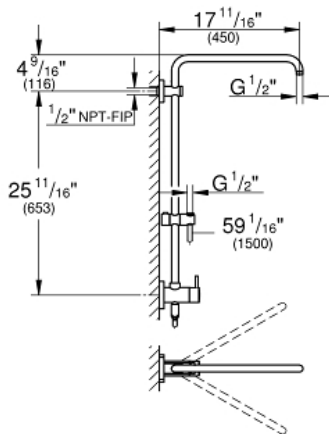

RETRO-FIT SYSTEM Shower System

MODEL # 26485000

Pure Freude
an Wasser

GROHE

Product Description: RETRO-FIT SYSTEM Shower System

Standard Specification:

- 17 3/4" horizontal swivel shower arm
- Switch between hand shower and showerhead via built-in diverter
- 6 diverter functions (2 discrete functions (non shared) + one shared function in both standard and Eco flow)
- Showerhead and hand shower (not included)
- Bar with adjustable height hand shower holder
- Distance between diverter and upper bracket: 25 3/4" (653 mm)
- Rotaflex shower hose (59") (28 417)
- Angle adapter to prevent hose interfering with shower valve
- Optional **GROHE EcoJoy** 1.8 gpm (6.6 l/min) flow limiter included
- **GROHE StarLight** chrome finish
- Inner WaterGuide for a longer life
- Twistfree to prevent hose from twisting
- Min. recommended pressure: 15 psi (1.0 bar)
- System includes 2 back flow preventers
- Optional compensation disc (26 030) available for uneven wall installation
- Optional height extension (26 464) available for raising the shower head
- CALGreen compliant

Applicable Codes & Standards:

- ASME A112.18.1/CSA B125.1
- US Federal and State material regulations

Color:

- 26485000 StarLight Chrome