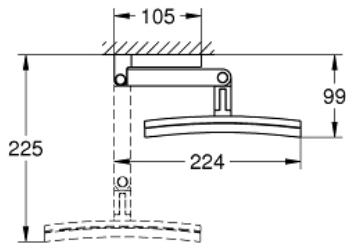

SELECTION CUBE

MODEL # 40808000

*Pure Freude
an Wasser*

GROHE

Product Description: SELECTION CUBE

Standard Specification:

- Material: Glass/Metal
- Wall mount
- Concealed fastening
- Magnification: x 3
- **GROHE StarLight** finish

Color:

- 40808000 StarLight Chrome