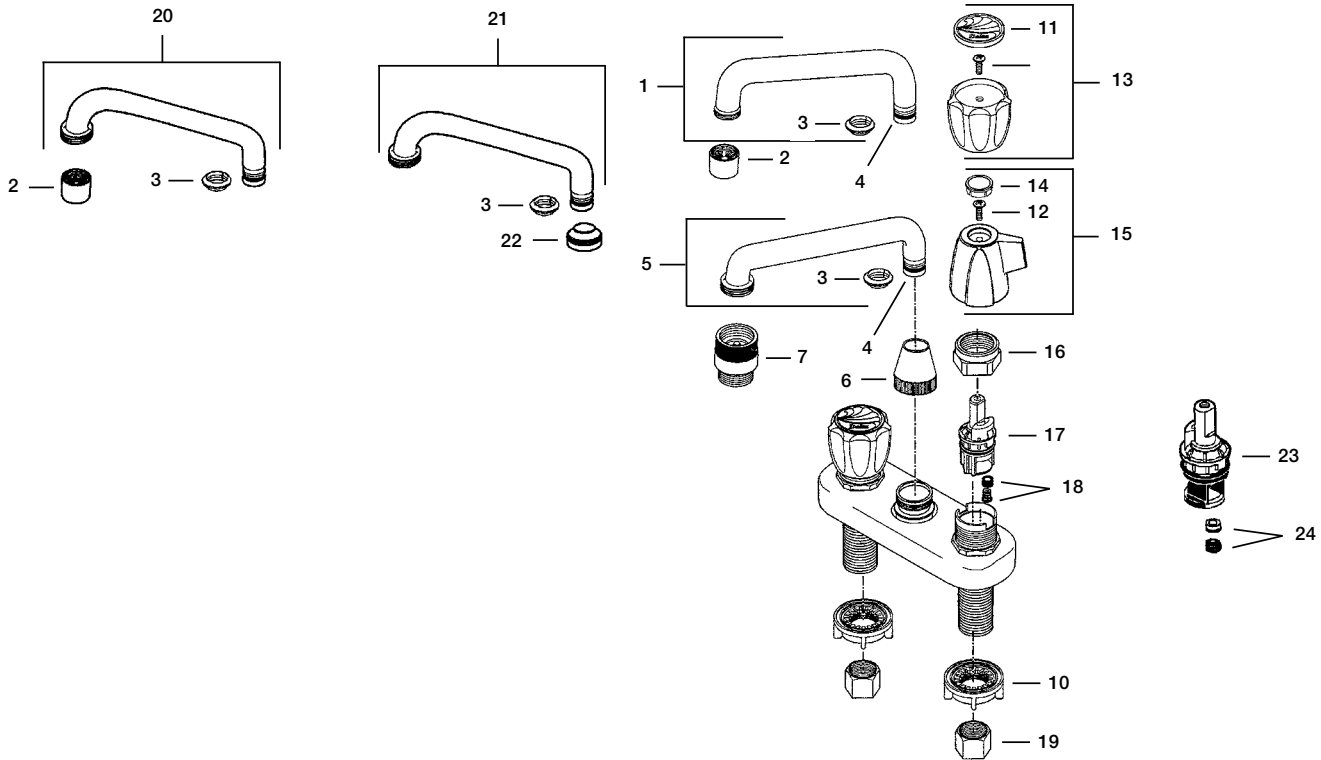

DELTA

LAUNDRY FAUCET

Series 2121, 2123, 2131, 2133

Item No.	Stock No.	OEM Ref No.	Description
1	—	RP28911	Spout Assembly
2	—	RP25946	Aerator
3	—	RP28912	Retaining Ring
4	35728B	RP6365	Spout O-Ring
5	—	RP28918	Spout Assembly
6	—	RP28913	Spout Bonnet
7	—	RP25695	Vacuum Breaker
8	—	RP28919	Escutcheon
9	—	RP6064	Locknut
10	73114B	RP6183	Locknut
11	—	R18373	Index Button Set
12	—	R5885	Handle Screw (10 per Pak)
13	—	H21	(1) Pair Handles
14	—	R2412	Index Button <i>Hot</i> Index Button <i>Cold</i>
15	88048	H28	(1) Pair Handles
16	17833B	RP6060	Bonnet Nut
17	16219B	1740	Stem R.H. Hot or Cold
18	80684	RP4993	Seats & Springs
19	—	RP5861	Coupling Nut

Item No.	Stock No.	OEM Ref No.	Description
20	—	RP31421	Spout Assembly
21	—	RP31422	Spout Assembly
22	—	RP31420	Spout Nut
23	17464B	RP8230	Ceramic Stem Assembly Hot/Cold
24	—	RP10700	Ceramic Seats, O-Rings and Springs