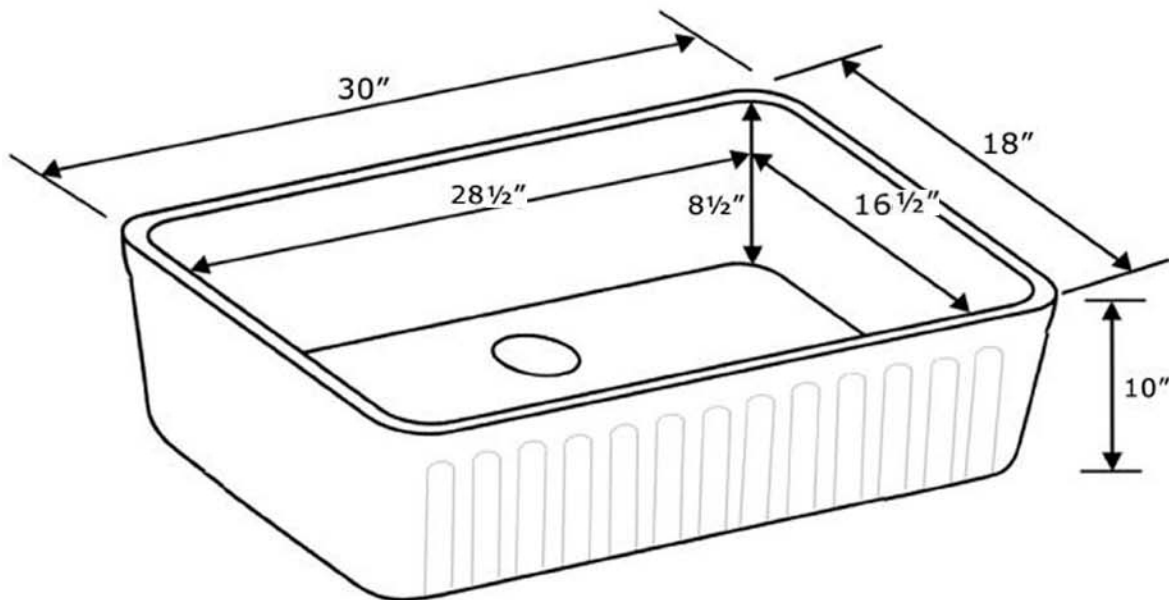

WHFLRPL3018

*As Whitehaus Collection® Farmhaus Fireclay Sinks are individually handmade, sink sizes can vary and all dimensions are approximate. We strongly recommend that your sink be supplied to your cabinetmaker prior to the fabrication of your kitchen cabinets and countertops. Cutouts are not to be made until they are checked against your sink. Whitehaus Collection® recommends the use of a protective grid in the bottom of the sink to avoid potential scuffing from heavy-duty cookware.