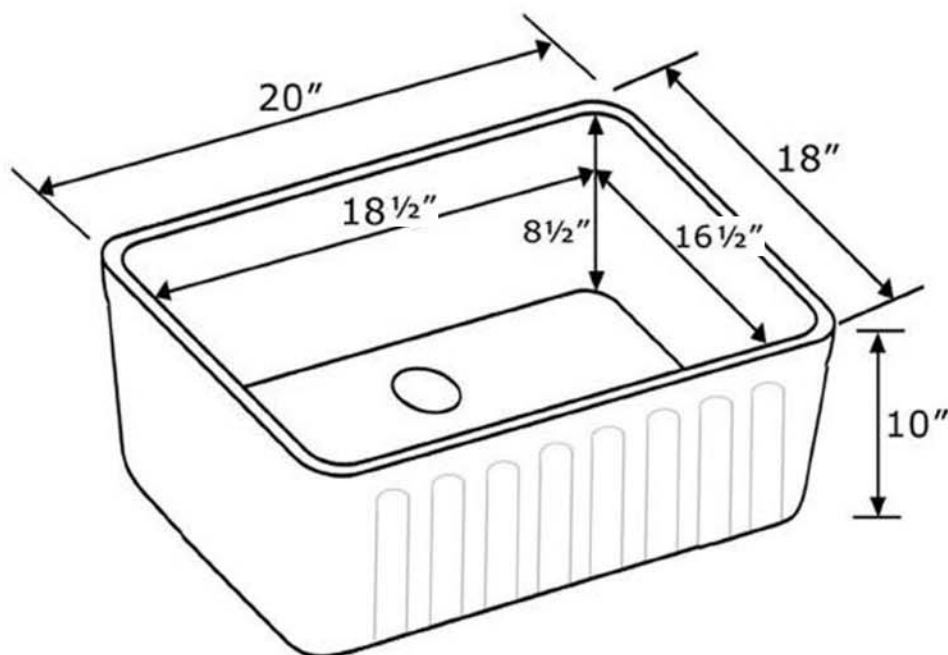

WHFLPLN2018

*As Whitehaus Collection® Farmhaus Fireclay Sinks are individually handmade, sink sizes can vary and all dimensions are approximate. We strongly recommend that your sink be supplied to your cabinetmaker prior to the fabrication of your kitchen cabinets and countertops. Cutouts are not to be made until they are checked against your sink. Whitehaus Collection® recommends the use of a protective grid in the bottom of the sink to avoid potential scuffing from heavy-duty cookware.