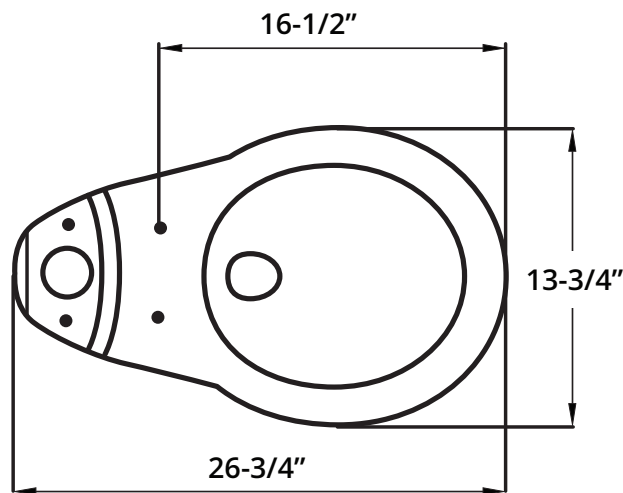

Color: White

Toilet Length: 26-3/4"

Toilet Width: 17-3/8"

Toilet Height: 28-3/4"

Water-efficient 1.28 gallon flush, this water-efficient toilet flushes the wastes in no time! Because of its white finish and simplistic style, this toilet can match with any bathroom theme. This ProStock toilet tank and bowl set can provide you with a longer service life because of its porcelain china construction. It doesn't rust and has a good level of impermeability so there are fewer chances of leaks! With its two-piece design, installation becomes fast and easy.

# PSTR100 Round Front Two-Piece Toilet

Length: 26-3/4"

Width: 17-3/8"

Height: 28-3/4"

Weight: 22.3 lbs.

Flush: 1.28 GPF

Round PSTR100

748079801929