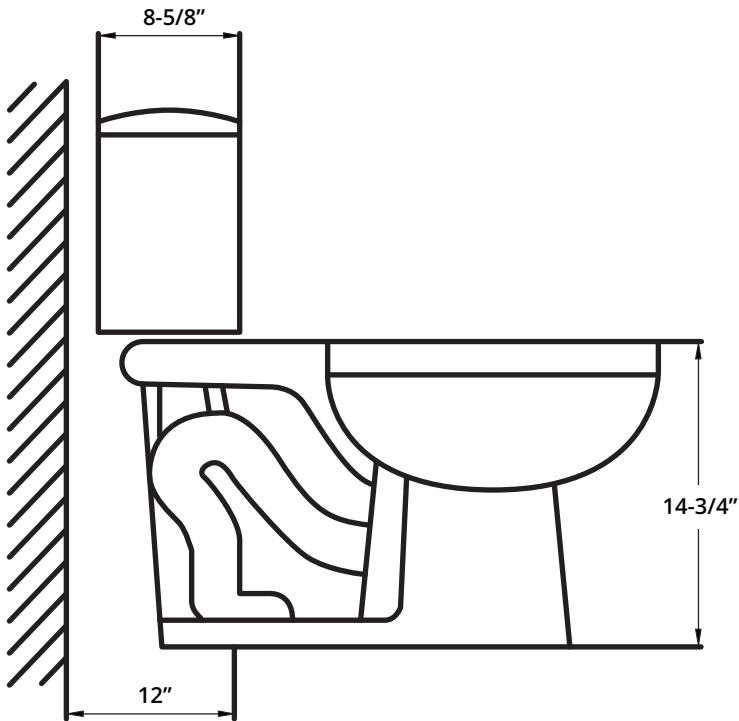

### Round Front Two-Piece Toilet

#### Features:

- Siphon jet flushing action
- 1.28 GPF water consumption
- Glazed S-Trap configuration
- Rough-in 12" (305mm)
- Color match tank lever
- Seat not included

Model #PSTR100

Material: Porcelain China

Color: White

Toilet Length: 26-3/4"

Toilet Width: 17-3/8"

Toilet Height: 28-3/4"

Water-efficient 1.28 gallon flush, this water-efficient toilet flushes the wastes in no time! Because of its white finish and simplistic style, this toilet can match with any bathroom theme. This ProStock toilet tank and bowl set can provide you with a longer service life because of its porcelain china construction. It doesn't rust and has a good level of impermeability so there are fewer chances of leaks! With its two-piece design, installation becomes fast and easy.

# PSTR100 Round Front Two-Piece Toilet

Length: 26-3/4"

Width: 17-3/8"

Height: 28-3/4"

Weight: 22.3 lbs.

Flush: 1.28 GPF

Round PSTR100

748079801929