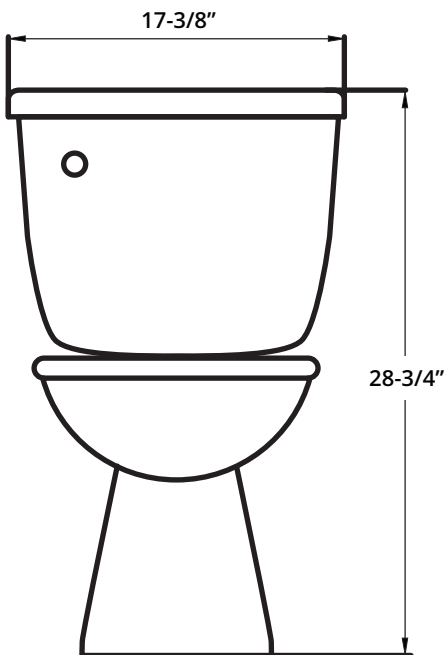

### Round Front Two-Piece Toilet

#### Features:

- Siphon jet flushing action
- 1.28 GPF water consumption
- Glazed S-Trap configuration
- Rough-in 12" (305mm)
- Color match tank lever
- Seat not included

Model #PSTR100

Material: Porcelain China

Color: White

Toilet Length: 26-3/4"

Toilet Width: 17-3/8"

Toilet Height: 28-3/4"

Water-efficient 1.28 gallon flush, this water-efficient toilet flushes the wastes in no time! Because of its white finish and simplistic style, this toilet can match with any bathroom theme. This ProStock toilet tank and bowl set can provide you with a longer service life because of its porcelain china construction. It doesn't rust and has a good level of impermeability so there are fewer chances of leaks! With its two-piece design, installation becomes fast and easy.

# PSTR100 Round Front Two-Piece Toilet

Length: 26-3/4"

Width: 17-3/8"

Height: 28-3/4"

Weight: 22.3 lbs.

Flush: 1.28 GPF

Round PSTR100

748079801929