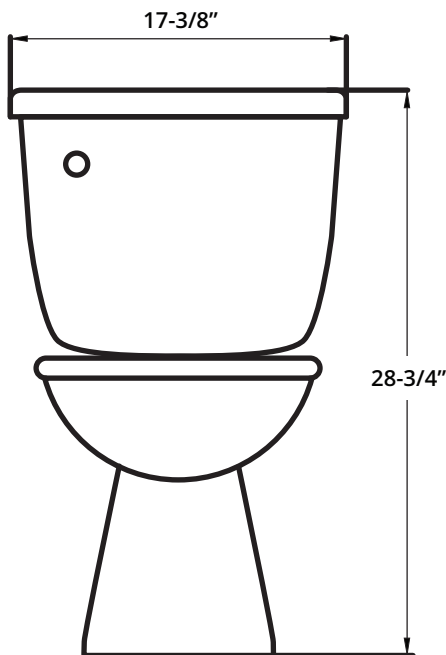

Certifications: