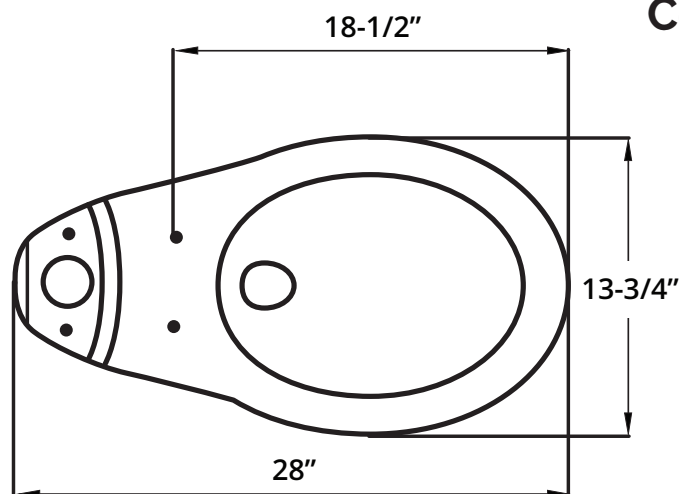

Certifications: