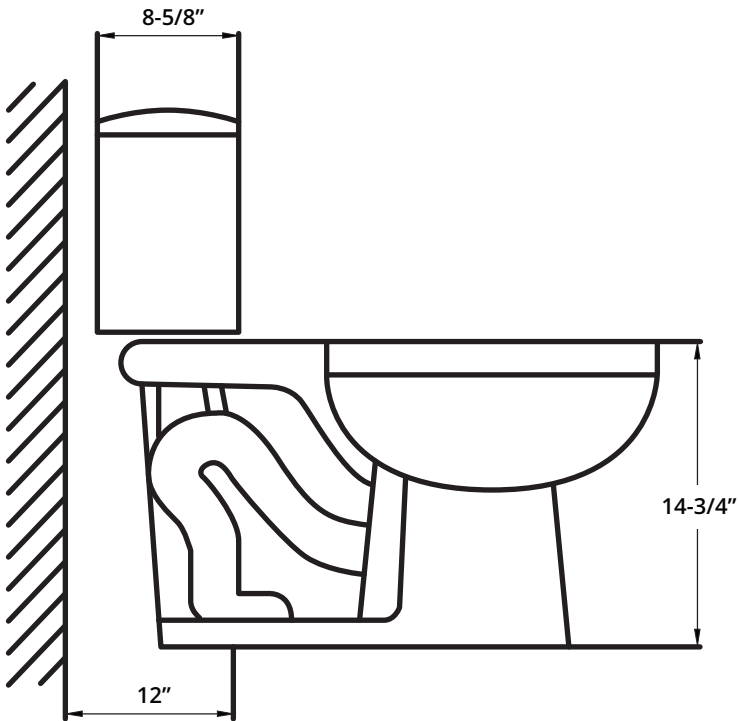

PSTE100

Elongated Front Two-Piece Toilet

Features:

- Siphon jet flushing action
- 1.28 GPF water consumption
- Glazed S-Trap configuration
- Rough-in 12" (305mm)
- Color match tank lever
- Seat not included

Model #PSTE100

Material: Porcelain China

Color: White

Toilet Length: 28"

Toilet Width: 17-3/8"

Toilet Height: 28-3/4"

Water-efficient 1.28 gallon flush, this water-efficient toilet flushes the wastes in no time! Because of its white finish and simplistic style, this toilet can match with any bathroom theme. This ProStock toilet tank and bowl set can provide you with a longer service life because of its porcelain china construction. It doesn't rust and has a good level of impermeability so there are fewer chances of leaks! With its two-piece design, installation becomes fast and easy.

This practical toilet comes with a tank and a bowl.

PSTE100 Elongated Front Two-Piece Toilet

Length: 28"

Width: 17-3/8"

Height: 28-3/4"

Weight: 22.3 lbs.

Flush: 1.28 GPF

Elongated PSTE100