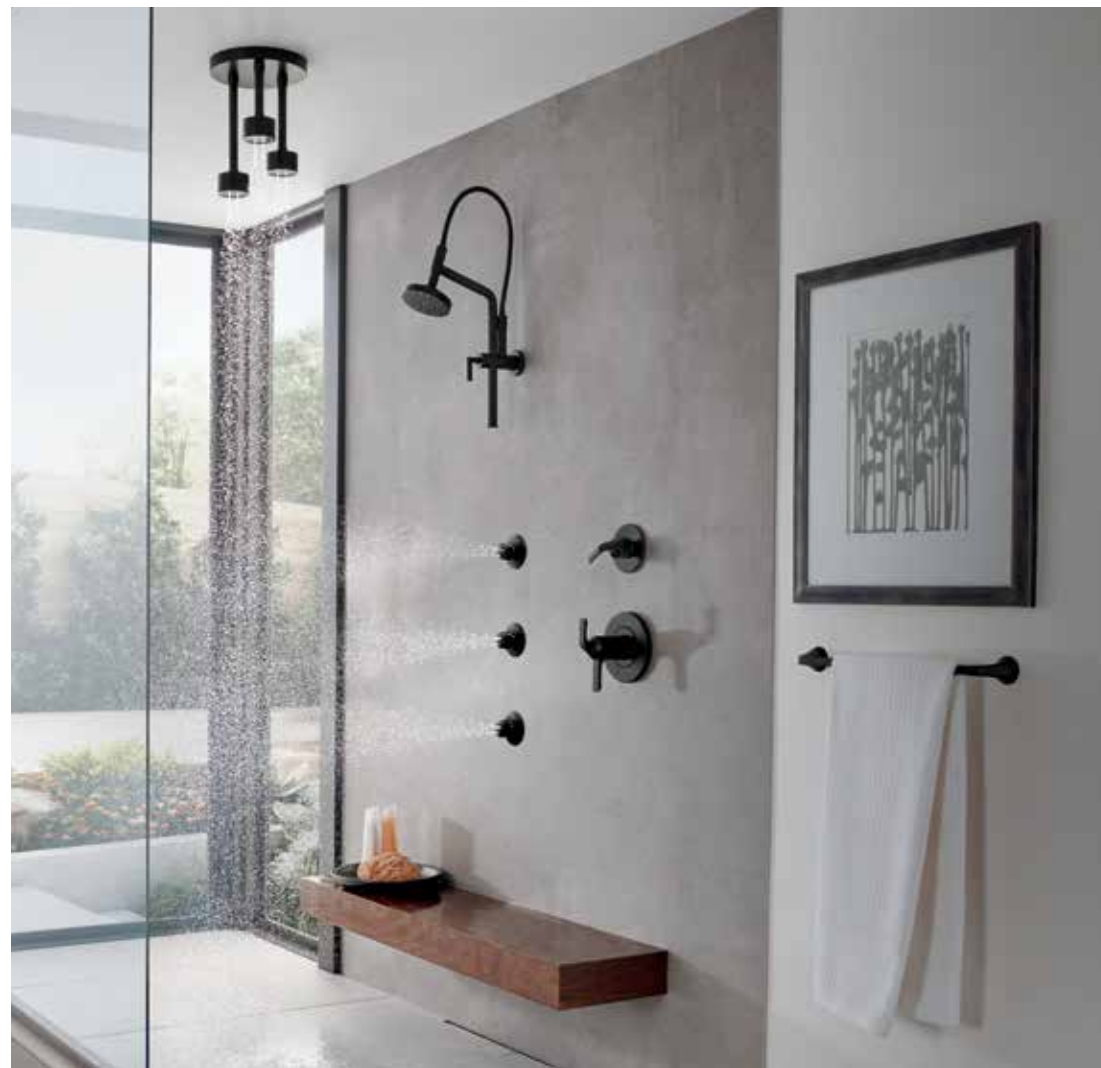

The Essential™ Shower Series

LINEAR ROUND

The Linear Round style of the Essential™ Shower Series brings new refinement to timeless simplicity. Its sweeping curvatures and streamlined architecture make a breathtaking statement in any space.

Available Finishes