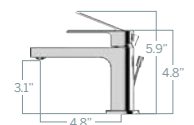

Available in 0.5 gpm flow rate

P1519LF-BN-0.5

Brushed Nickel finish

P1519LF-0.5

Chrome finish

0.5 gpm flow rate products are not WaterSense® labeled