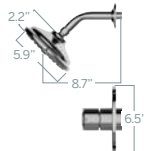

XANDER

Tub Only Trim Kit

- Includes Delta® 13-Series PB cartridge
- Fits Delta MultiChoice® rough only
- Rough sold separately
- Slip-on tub spout with 7-inch reach from wall

Feature Highlight

MultiChoice Universal Valve

PTT14119-BL

Matte Black finish (shown)

PTT14119-BN

Brushed Nickel finish

PTT14119

Chrome finish

Product Dimensions