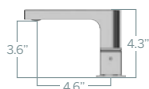

### P1519LF-LPU

Chrome finish

Product Dimensions

Product Dimensions

Available with metal pop-up