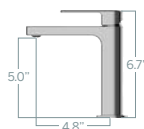

### P1519LF-LPU

Chrome finish

Product Dimensions

Product Dimensions

Available with metal pop-up