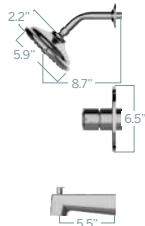

XANDER

Shower Only Trim Kit

- Includes Delta 13-Series PB cartridge
- Fits Delta MultiChoice rough only
- Rough sold separately
- 3-function shower head
- 1.5 gpm flow rate

Feature Highlight

MultiChoice Universal Valve

PTT14219-BL

Matte Black finish (shown)

PTT14219-BN

Brushed Nickel finish

PTT14219

Chrome finish

Indicates compliance to ICC/ANSI A117.1- Valve control only

Product Dimensions