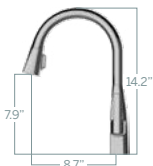

Single-Handle Pull-Down Kitchen Faucet

- Ceramic Disc valve
- 1-hole sink application
- For 8" 3-hole application, escutcheon available separately
- 3-function, pull-down sprayer
- 27" flexible supply lines included
- 3/8" compression fittings
- 1.5 gpm flow rate

Available in 1.0 gpm flow rate

P7919LF-SS-1.0

Stainless Steel finish

P7919LF-1.0

Chrome finish

Product Dimensions

XANDER

Single-Handle Pull-Out Kitchen Faucet

- Ceramic Disc valve
- 1-hole sink application
- For 8" 3-hole application, escutcheon available separately
- 2-function, pull-out sprayer
- 26" flexible supply lines included
- 3/8" compression fittings
- 1.5 gpm flow rate