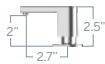

Stainless Steel finish

RP93991

Chrome finish

Product
Dimensions

Product
Dimensions

PEERLESS

PeerlessFaucet.com