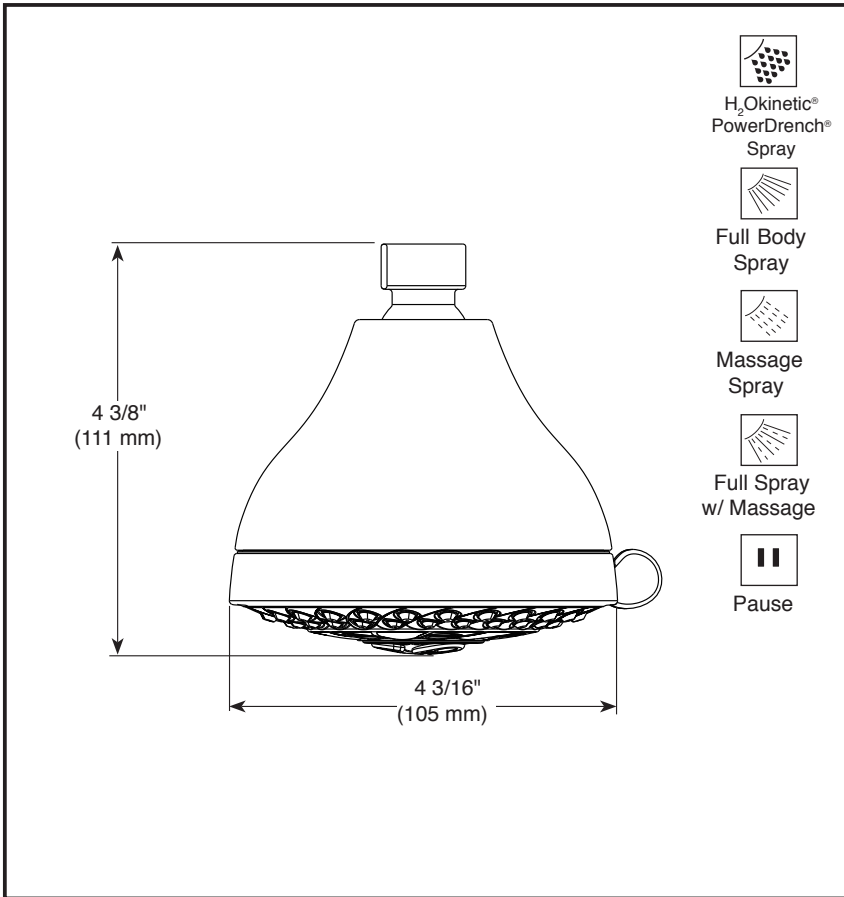

Submitted Model No.: _____

Specific Features: _____

▲ Designate proper finish suffix

see what Delta can do™

SHOWER HEAD

- H₂Okinetic® Shower Head
- 5-Spray Setting Shower Head

FEATURES:

- Touch-Clean® Nozzles

STANDARD SPECIFICATIONS:

- Shower head with five settings - pause is a non-positive shut-off
- Standard 1/2" pipe fitting
- Easy-turn spray dial
- Metal ball connector
- Maximum 1.75 gpm @ 80 psi, 6.6 L/min @ 550 kPa (52637-▲18-PK only)
- Maximum 1.5 gpm @ 80psi, 5.7 L/min @ 550 kPa (52637-▲15-PK only)