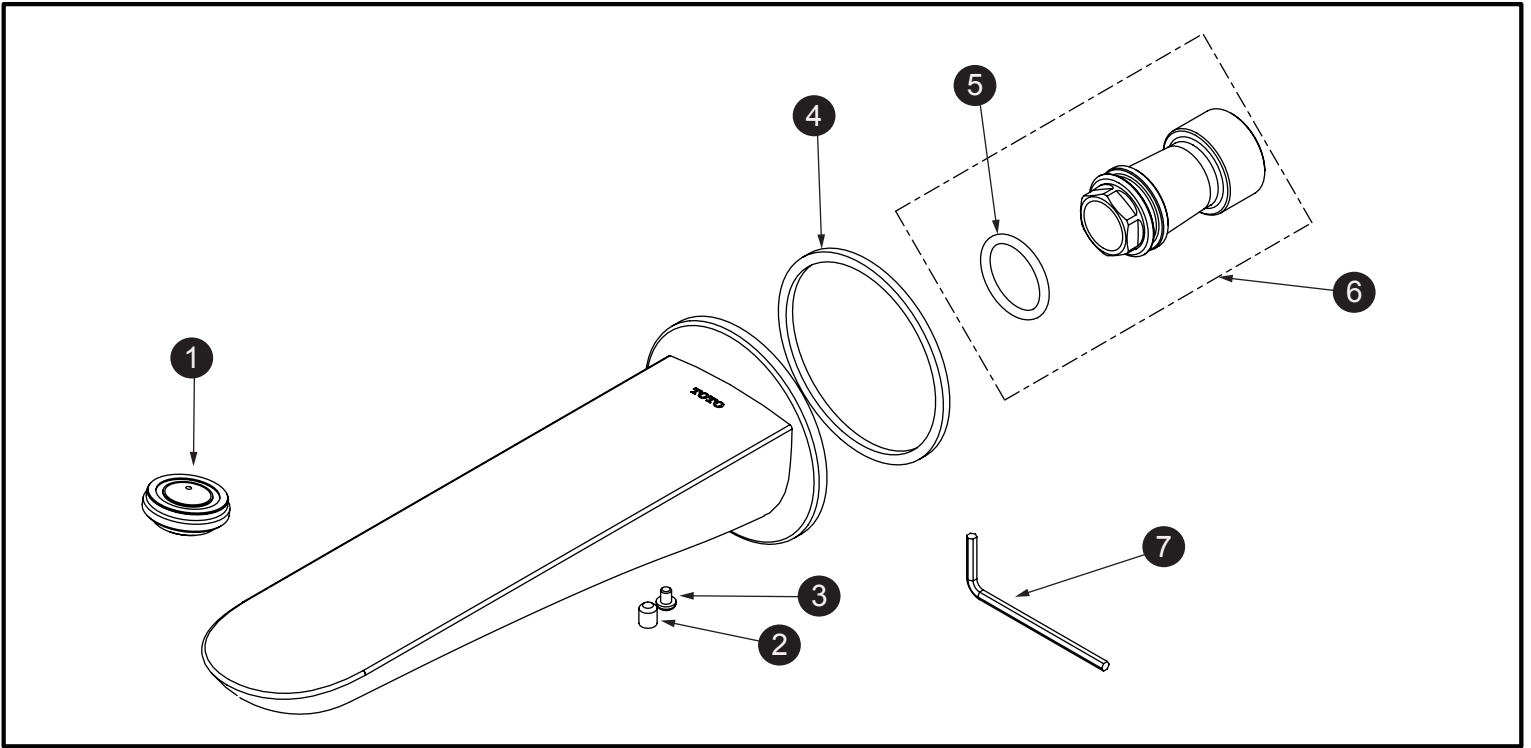

**Modern
Tub Spout (Round)**

Item	Part	Description
1	THP5310	Aerator
2	THP5110	Set Screw
3	THP5311	Anti-dropping screw
4	THP5312	Foam
5	THP5313	O-Ring
6	THP5314	Pipe Adapter
7	THP5315	Hex Wrench