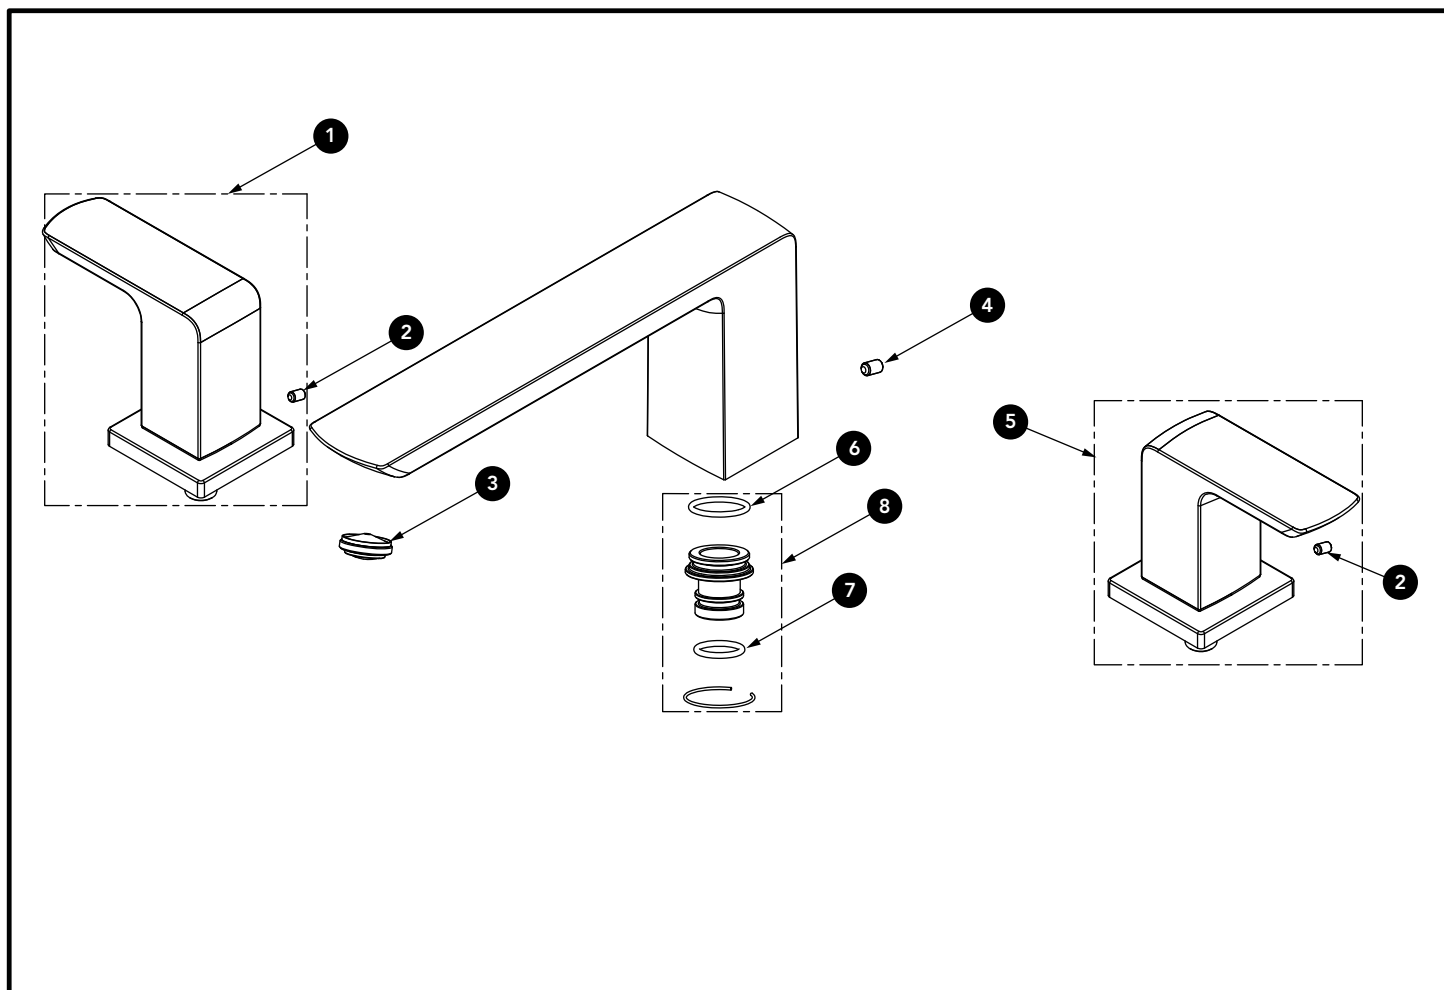

**GR Roman Tub Filler Trim (3-Hole)**

Item	Part	Description
1*	THP5177#\$\$	Handle (HOT)
2	THP4365	Set Screw
3	THP5214	Aerator
4	THP5178	Set Screw
5*	THP5179#\$\$	Handle (COLD)
6	THP5180	O-Ring
7	THP5181	O-Ring
8	THP5182	Valve Connector

\* Please specify finish when ordering

LEGEND
\$\$ = Denotes Finish
#CP = Polished Chrome
#BN = Brushed Nickel