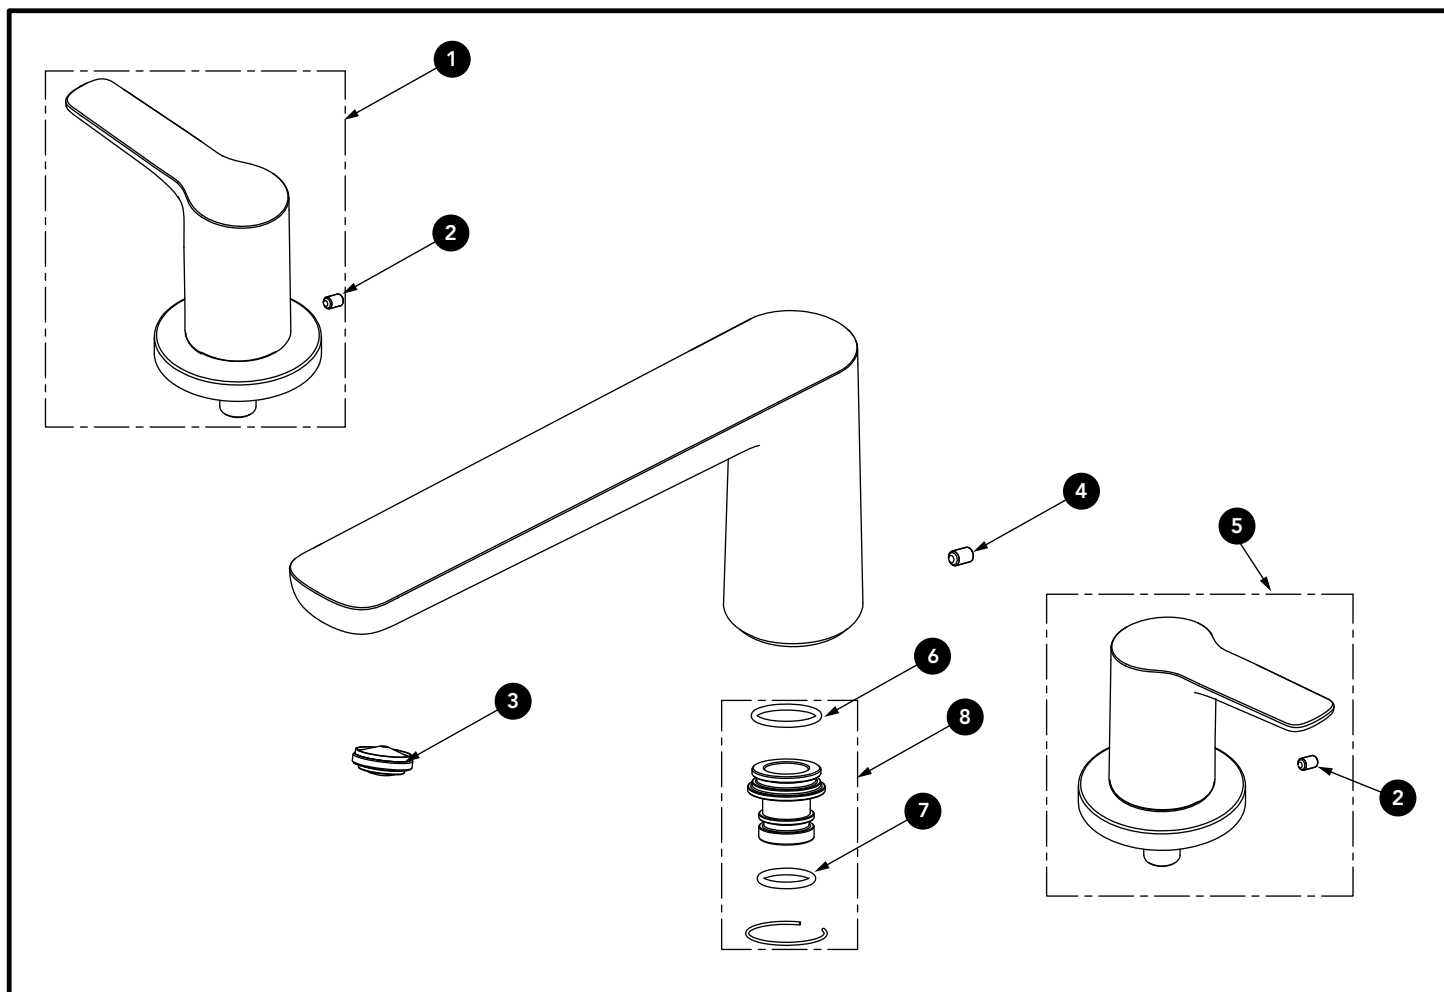

GS Roman Tub Filler Trim (3-Hole)

Item	Part	Description
1*	THP5183#\$\$	Handle (HOT)
2	THP4365	Set Screw
3	THP5214	Aerator
4	THP5178	Set Screw
5*	THP5184#\$\$	Handle (COLD)
6	THP5180	O-Ring
7	THP5181	O-Ring
8	THP5182	Valve Connector

* Please specify finish when ordering

LEGEND
\$\$ = Denotes Finish
#CP = Polished Chrome
#BN = Brushed Nickel
#PN = Polished Nickel