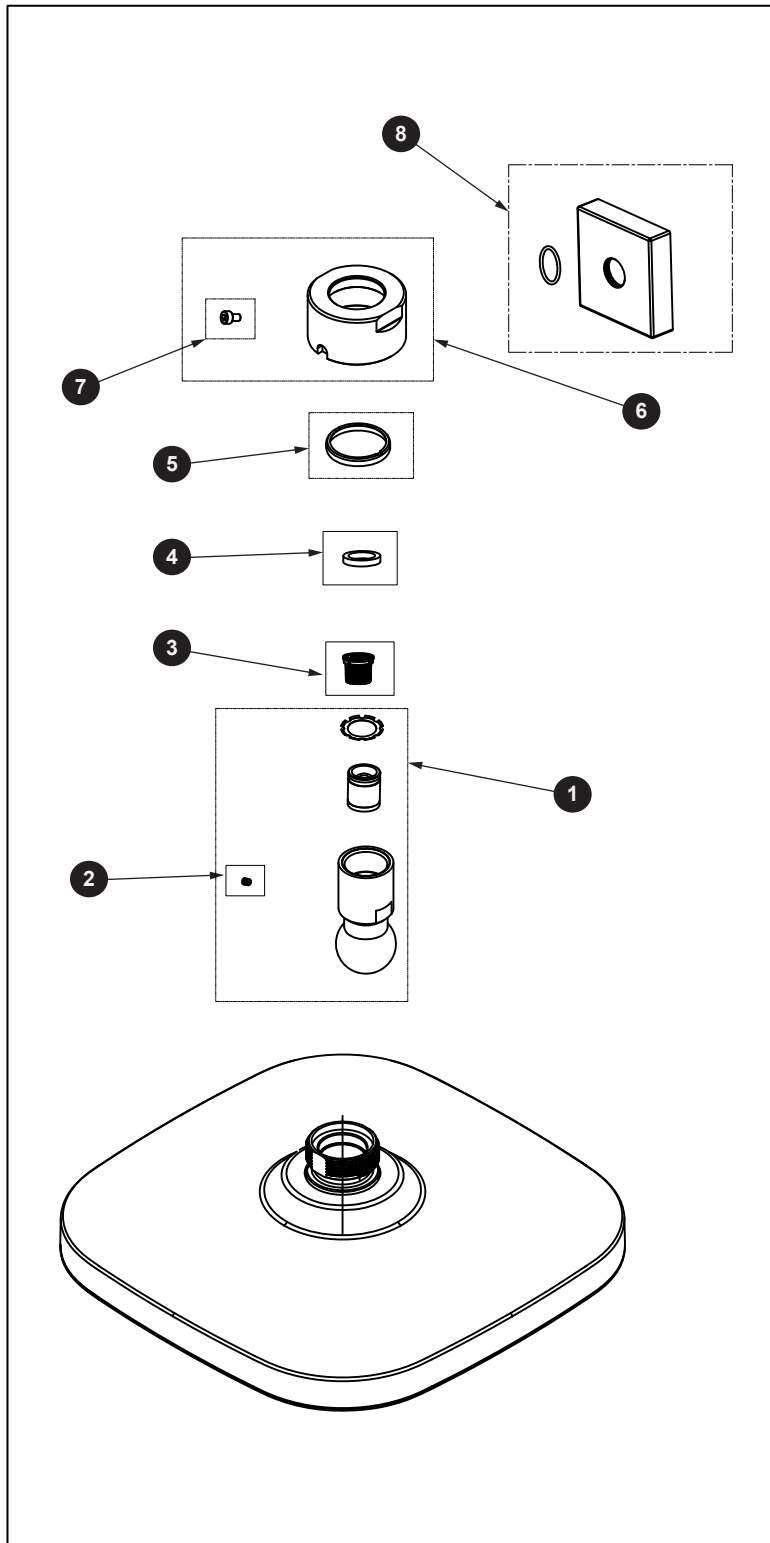

**1-Mode Showerhead (Square)**

Item	Part	Description
1A	THP5289#CP	Ball Joint with 1.75gpm Flow Regulator (TBW02003U4)
1B*	THP5298#\$\$	Ball Joint with 2.5gpm Flow Regulator (TBW02003U1)
2	THP5290	Set Screw
3	THP5291	Filter Screen
4	THP5292	Gasket
5	THP5335	Snap Ring
6*	THP5337#\$\$	Nut
7	THP5336	Hex Screw
8*	THP5294#\$\$	Escutcheon

\* Please specify finish when ordering

LEGEND
\$\$ = Denotes Finish
#CP = Polished Chrome
#BN = Brushed Nickel
#PN = Polished Nickel