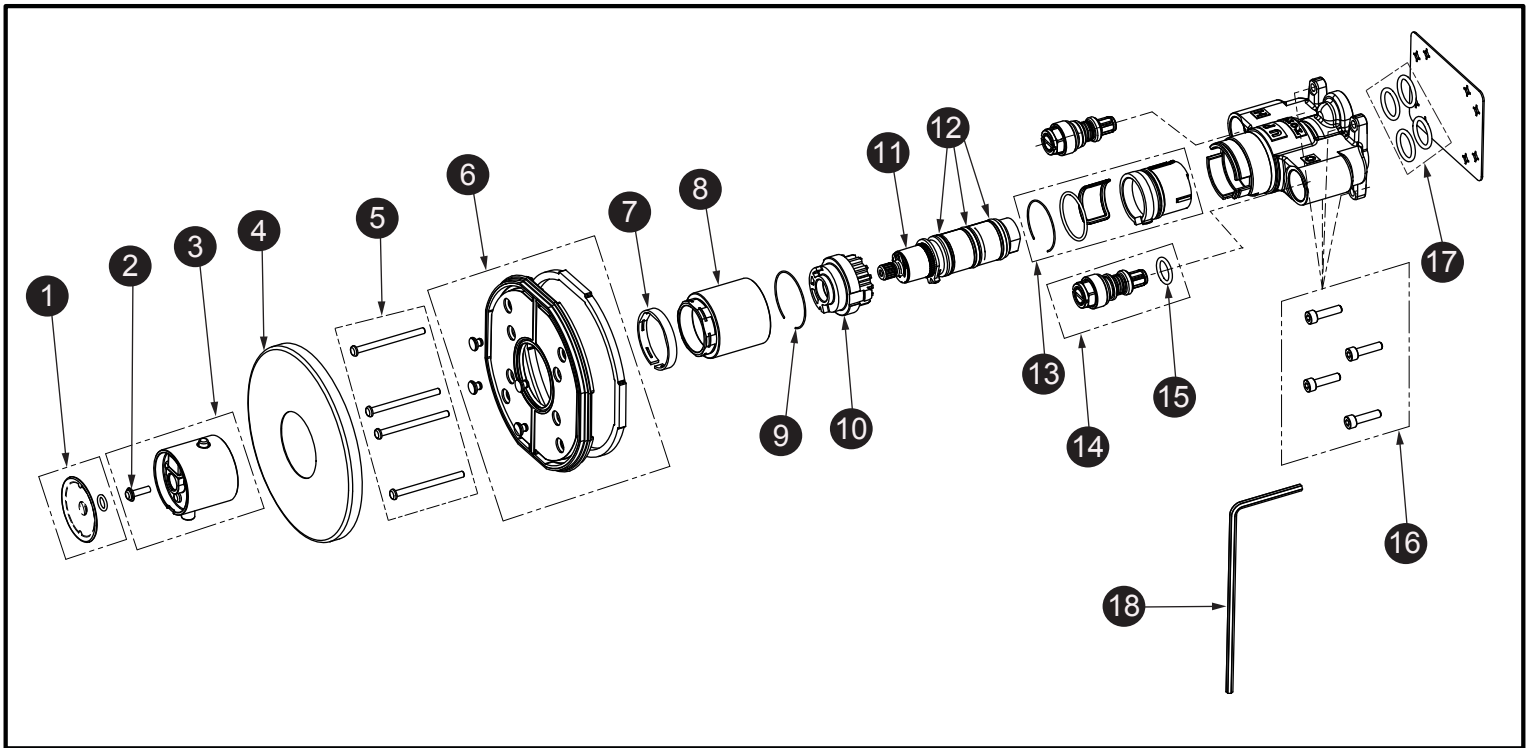

Thermostatic Valve (Round)

* Please specify finish when ordering

Item	Part	Description
1*	THP5215#\$\$	Handle Cap
2	THP5216	Screw
3*	THP5217#\$\$	Handle
4*	THP5218#\$\$	Trim
5	THP5219	Screw (4pcs/pkg)
6	THP5220	Lining Plate
7	THP5221	Snap Ring
8*	THP5222#\$\$	Cartridge Sleeve
9	THP5223	Snap Ring
10	THP5224	Temperature limiter
11	THP5225	Thermostat Cartridge
12	THP5226	O-Ring (3pcs/pkg)
13	THP5227	Inner Sleeve
14	THP5228	Service Stop
15	THP5229	O-Ring
16	THP5230	Hex Screw (4pcs/pkg)
17	THP5231	O-Ring (4pcs/pkg)
18	THP5232	Hex Wrench

LEGEND
\$\$ = Denotes Finish
#CP = Polished Chrome
#BN = Brushed Nickel
#PN = Polished Nickel